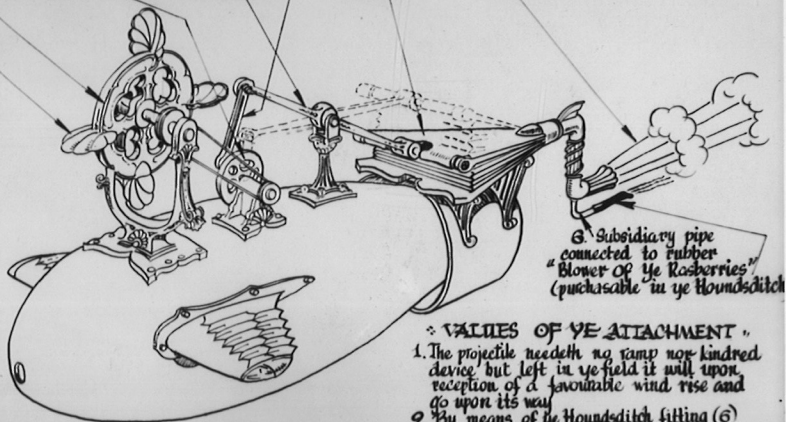

WASC 2042

WA 1 525

Spoon medicinal

Flying Bomb

Postcard

(see also WASC 180)

1. A breeze commencing
turneth this wheel by
filling ye shells....

2.-which connected
by belt turneth
this flywheel...

3.-which forceth up
& down this crank
& this lever...

4.-which inflateth
& deflateth ye
bellows...

5. thereby forming
a propulsion by
jet.

3. Subsidiary pipe
connected to rubber
"Blower of ye Raspberries"
(purchasable in ye Houndsditch)

VALUES OF YE ATTACHMENT

1. The projectile needeth no ramp nor kindred device but left in ye field it will upon reception of a favourable wind rise and go upon its way
2. By means of ye Houndsditch fitting (3) ye enemy is given both ye bird and ye bomb simultaneously

ATTACHMENT for to CONVERT ye BOMB that doth
DROP into ye BOMB that doth FLY.

Found in Photo Album
of 56th ~~th~~ Essex Home
Guard - WASC 180