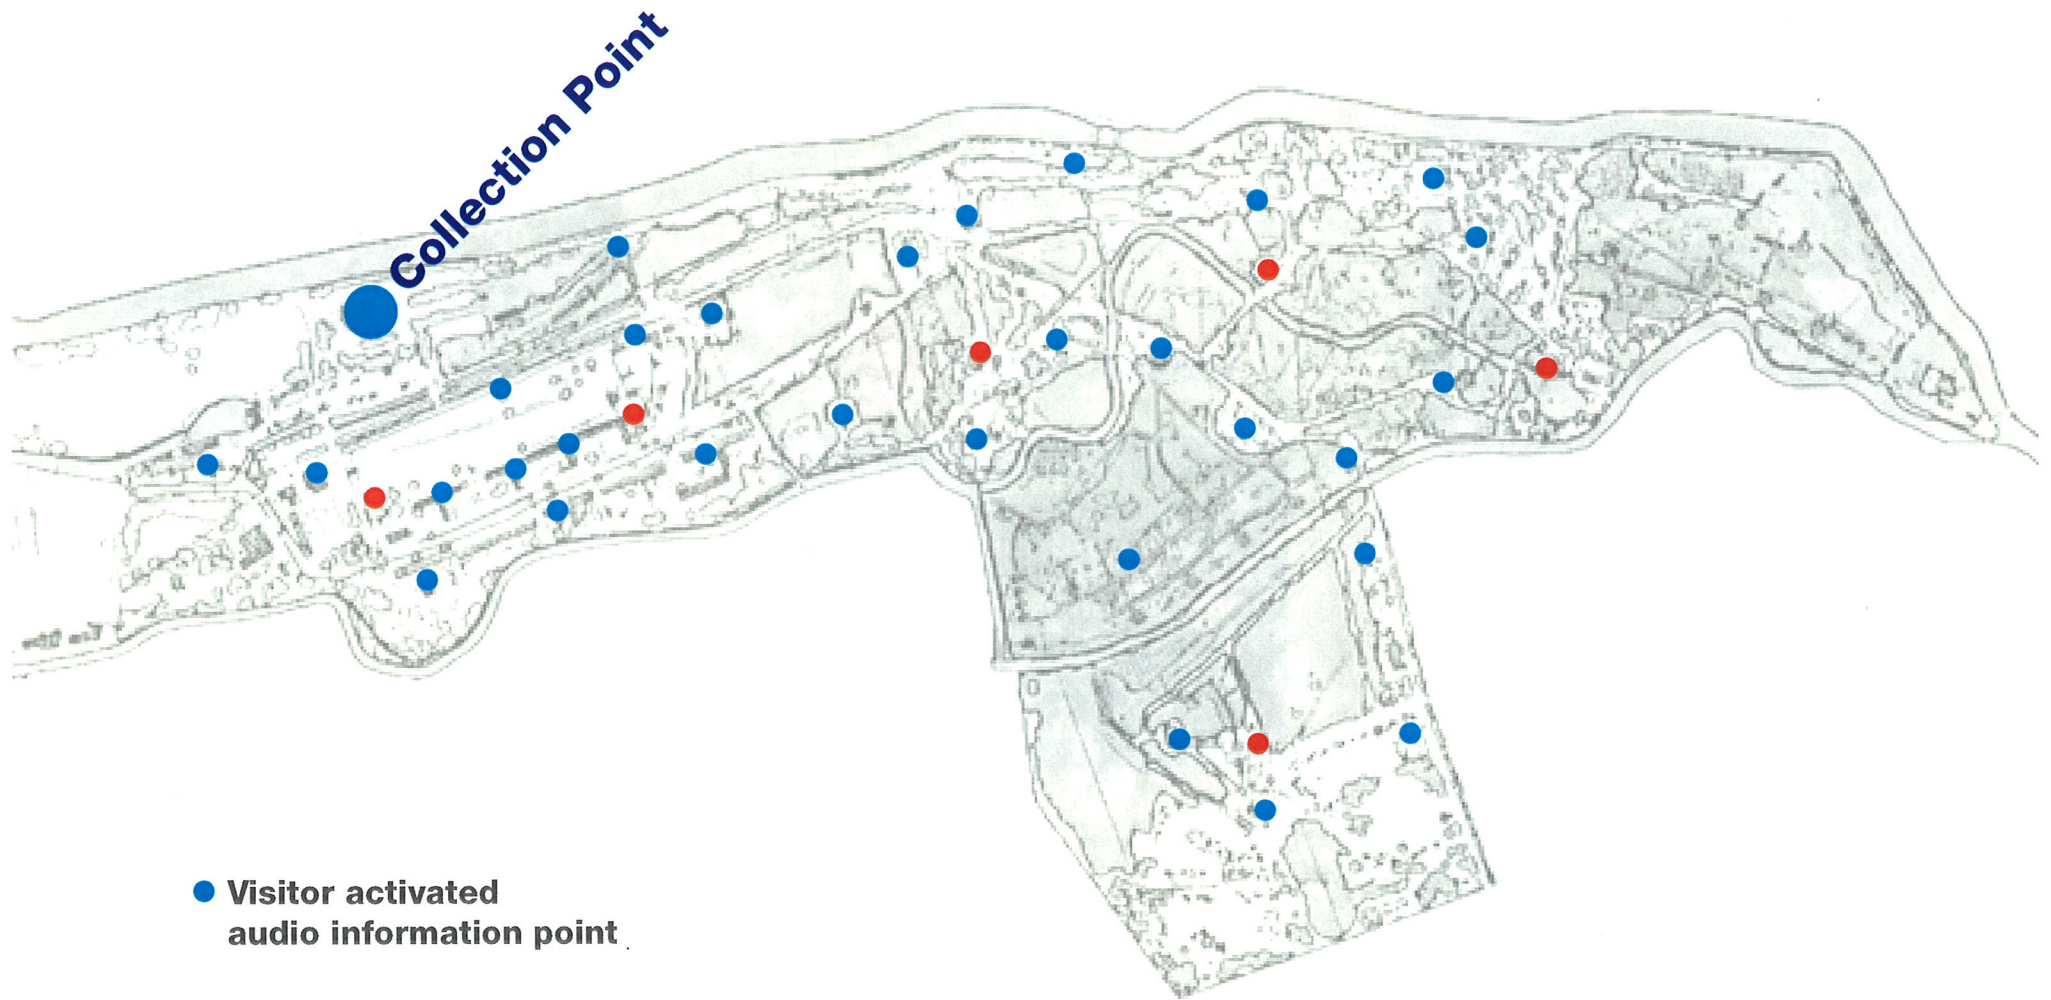

Integration of Interpretive Design Team within Overall Team

Physical Routes linking Nodes

-  Nodes
-  Provided Transport (land)
-  Provided Transport (water)
-  Pathways
-  Signposting

Transport & Pathways

Information Highway

Interactive Portable Audio / Visual Network

● Visitor activated audio information point

● Visitor activated video, text and graphics information point

Main Themes

Social History

Working practices
Cordite addiction
Anecdotes
Explosions & deaths