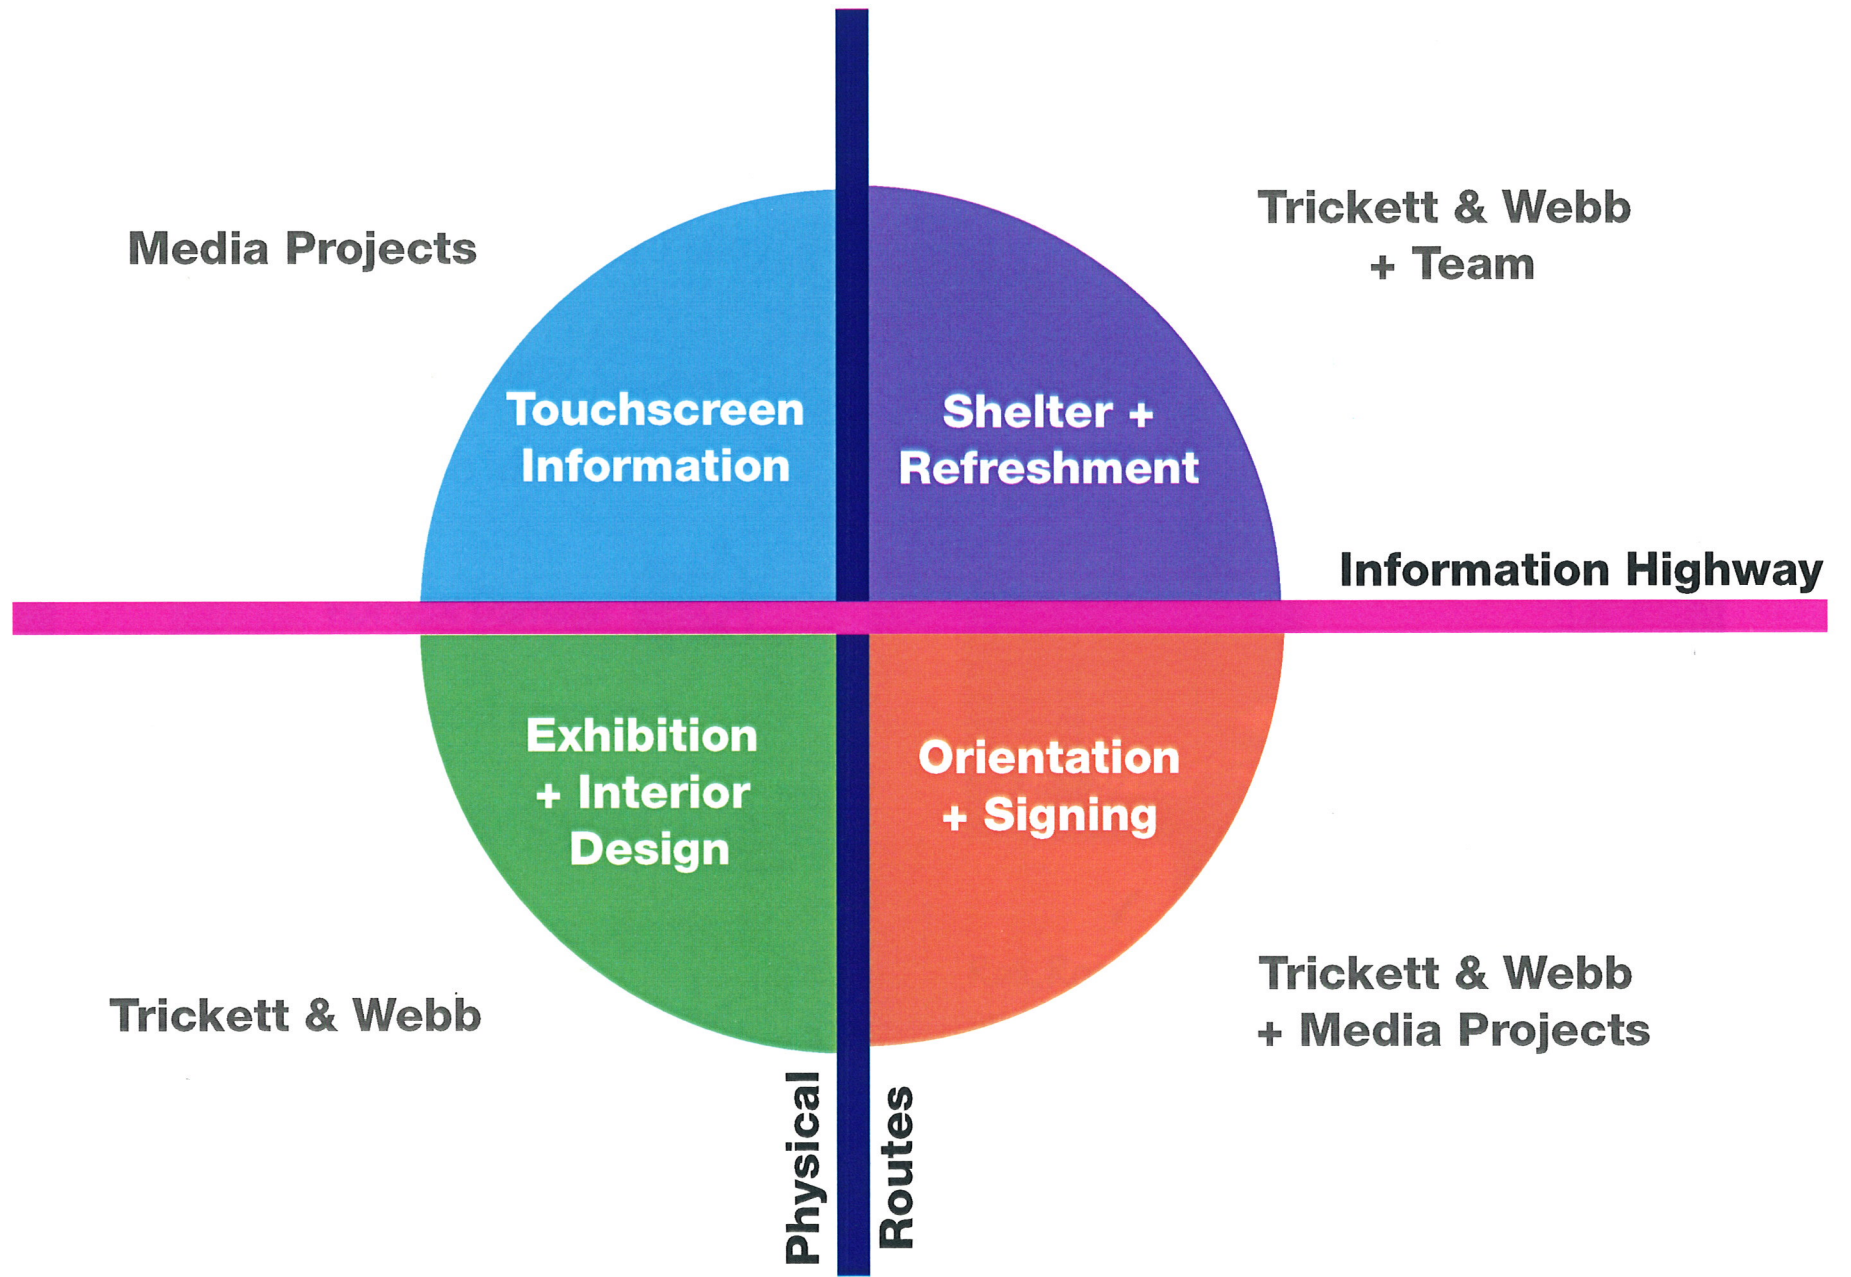

Function of Nodes