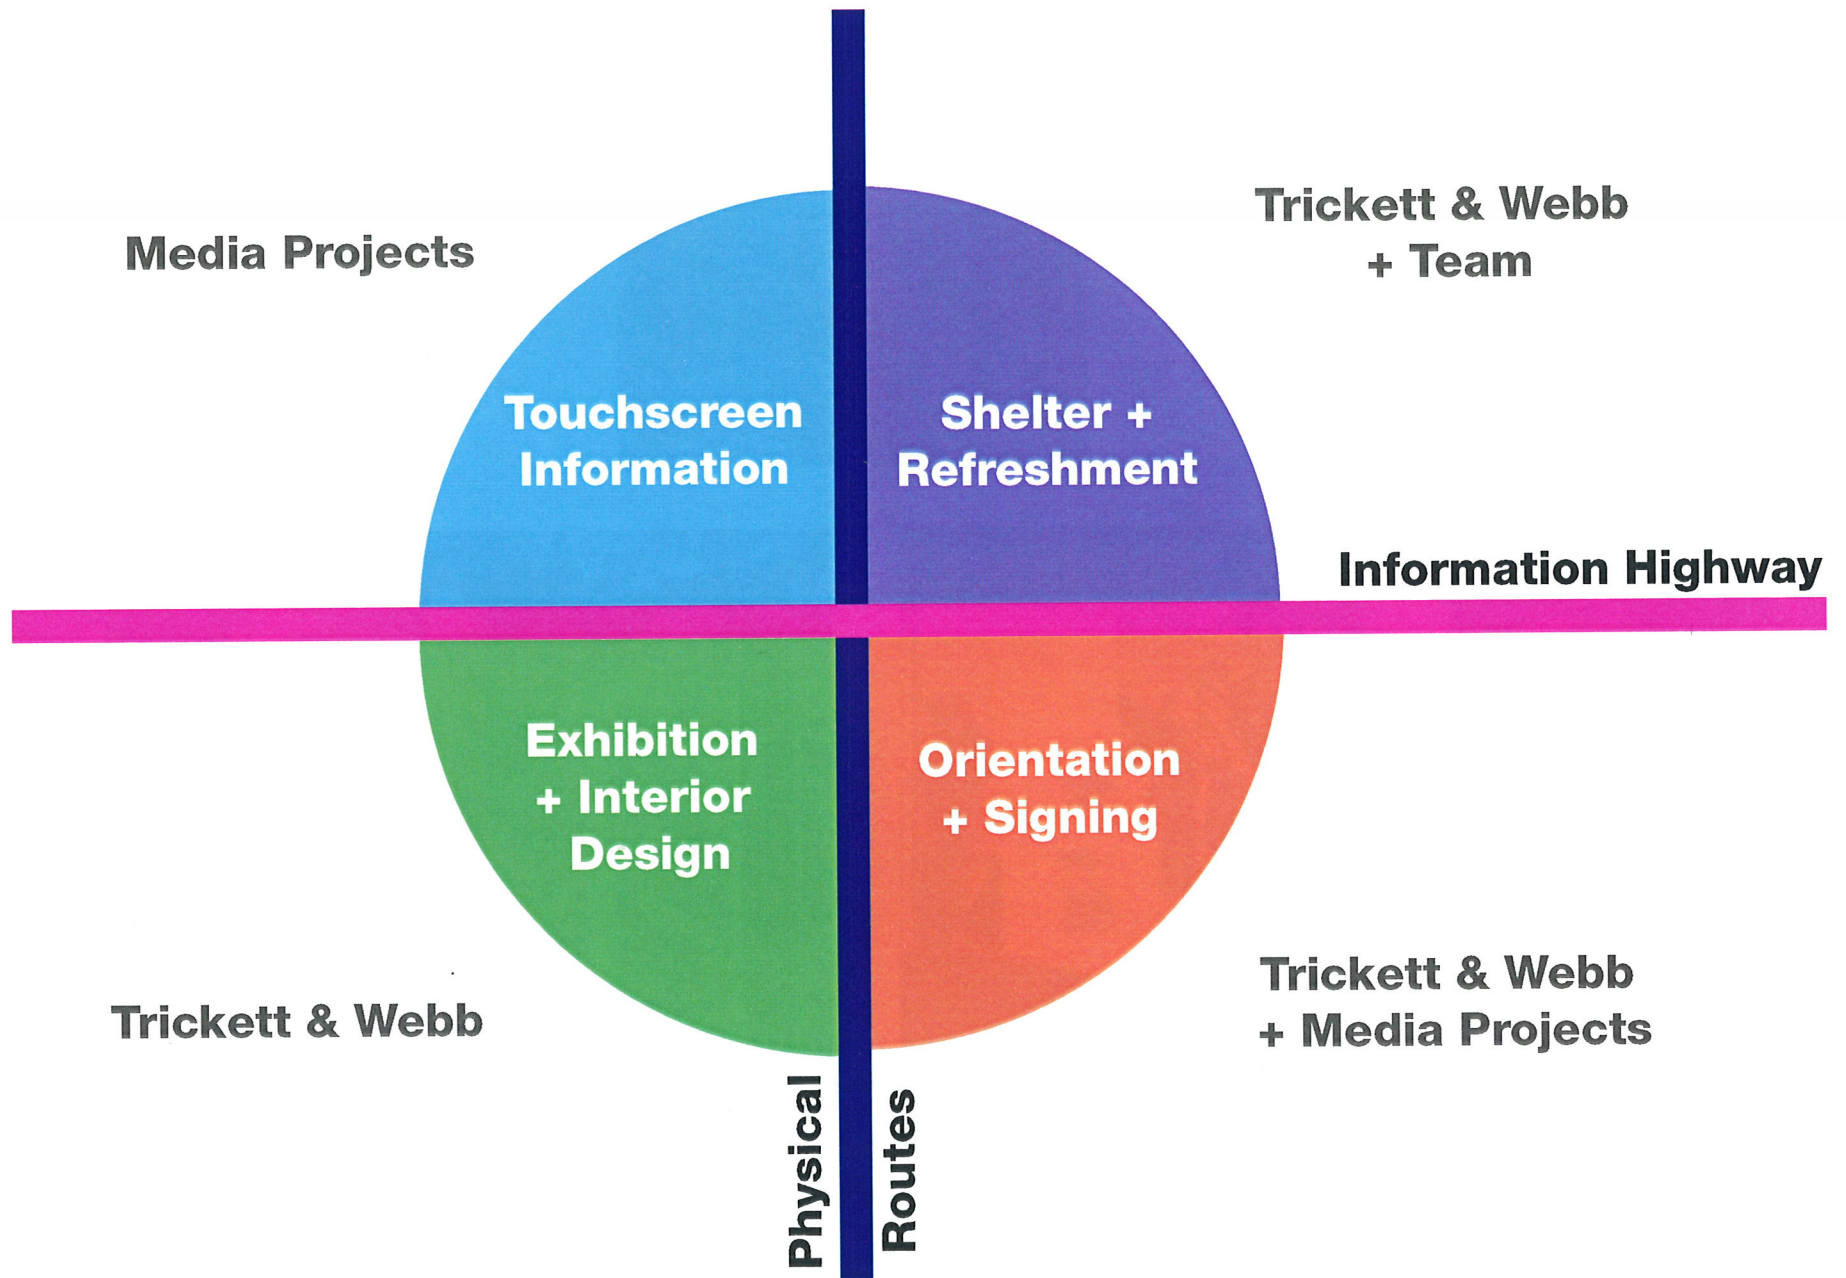

Function of Nodes