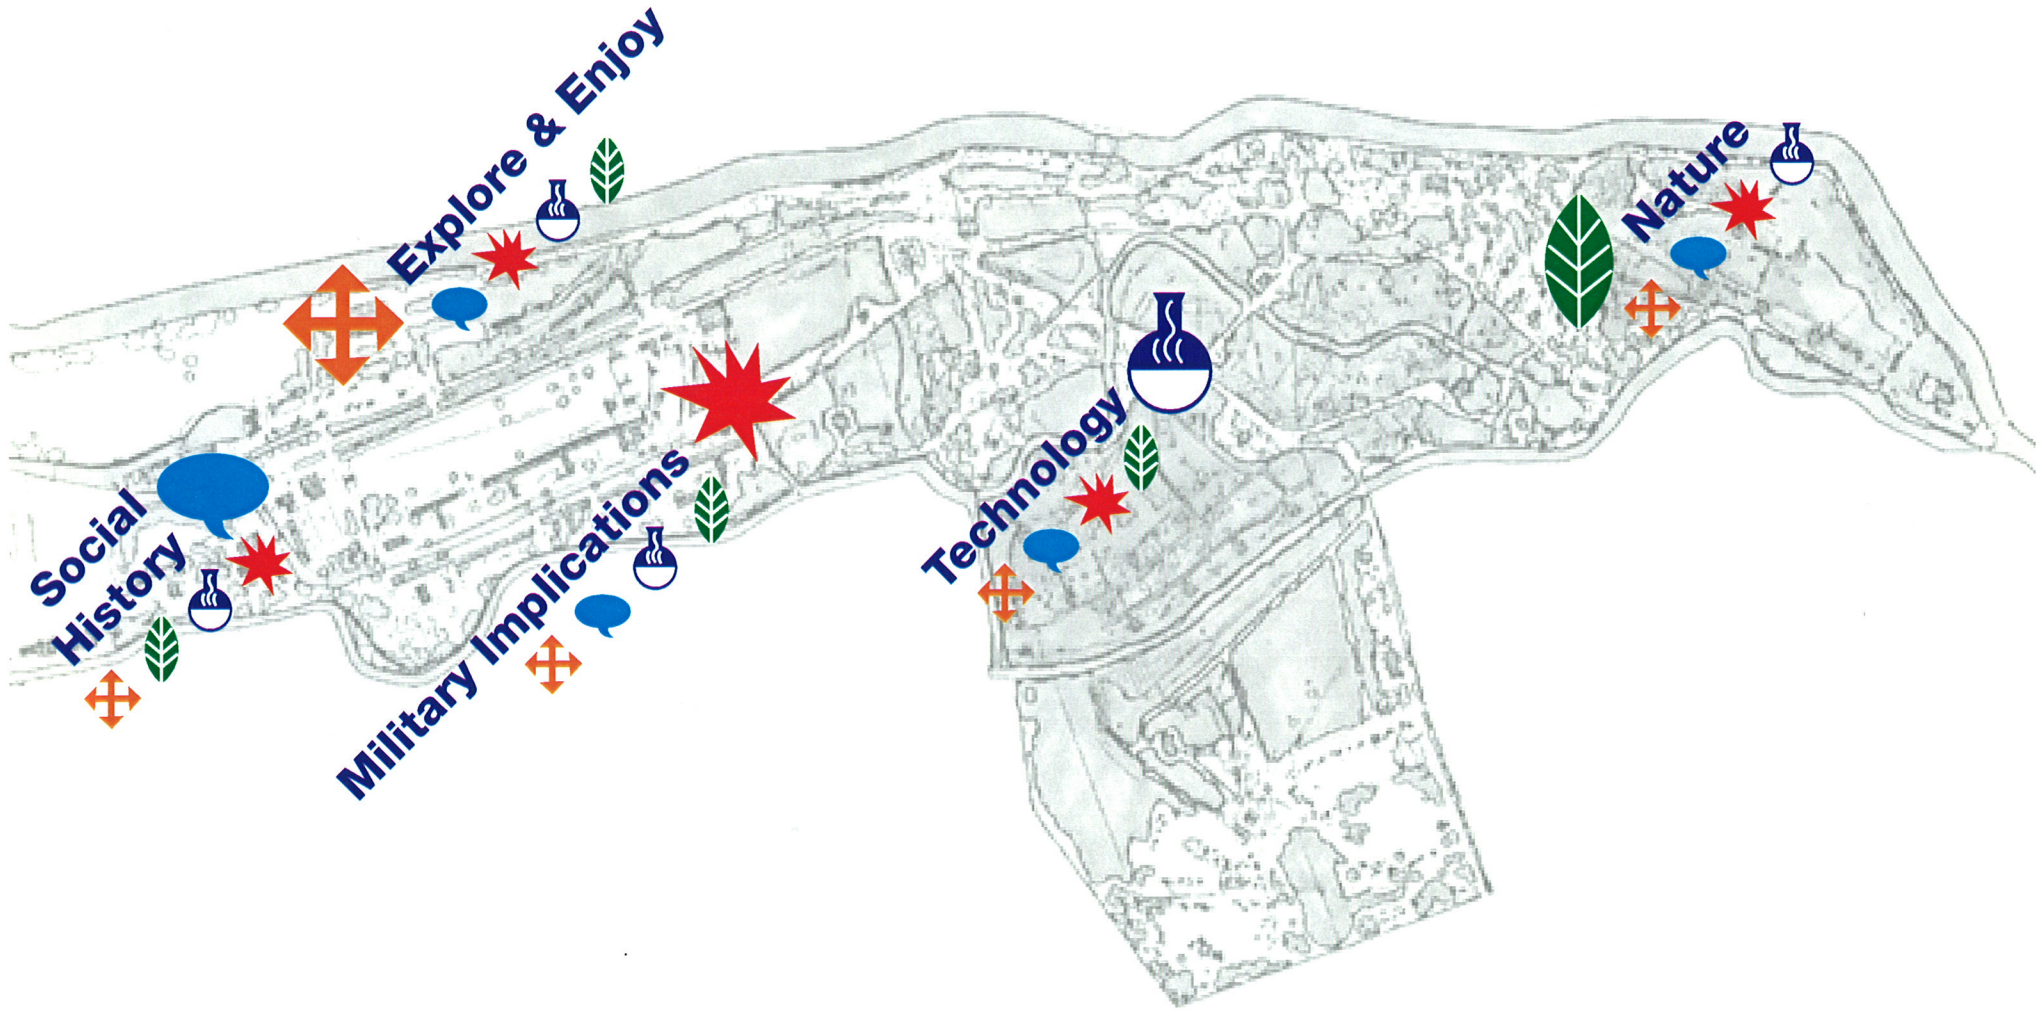

GNAEUS JULIUS AGRICOLA, ROMAN GOVERNOR

Touch for more...

AD77 >

> AD70

> AD60

back to timeline

Interactive Design

Telecom World / Hongkong Telecom

Distribution of Themes

Nature / Virtual hide

Live Events

**Civil War Re-enactment /
Museum of London**

Seville Expo '92

Smart Card / Safety & Security

請插入「聰明電訊卡」，遊戲便開始。
Please insert your Telecom World card to start