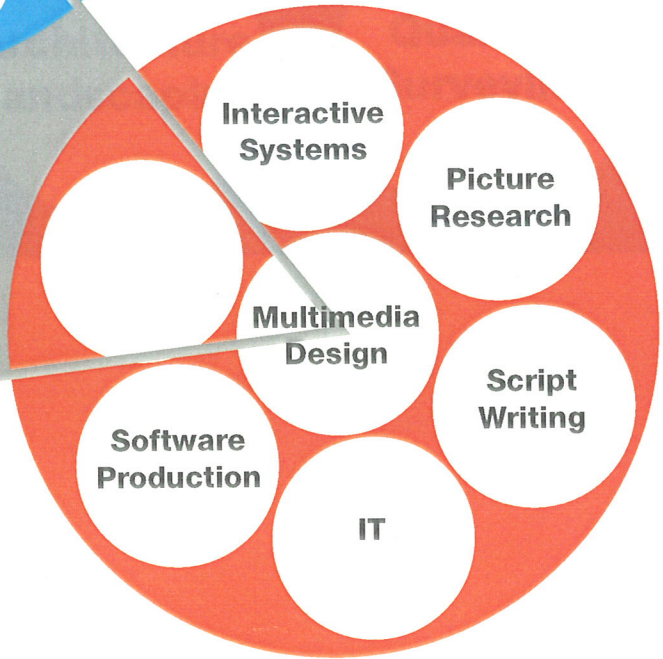

Media Projects

Operational Management

Support Services
Marketing