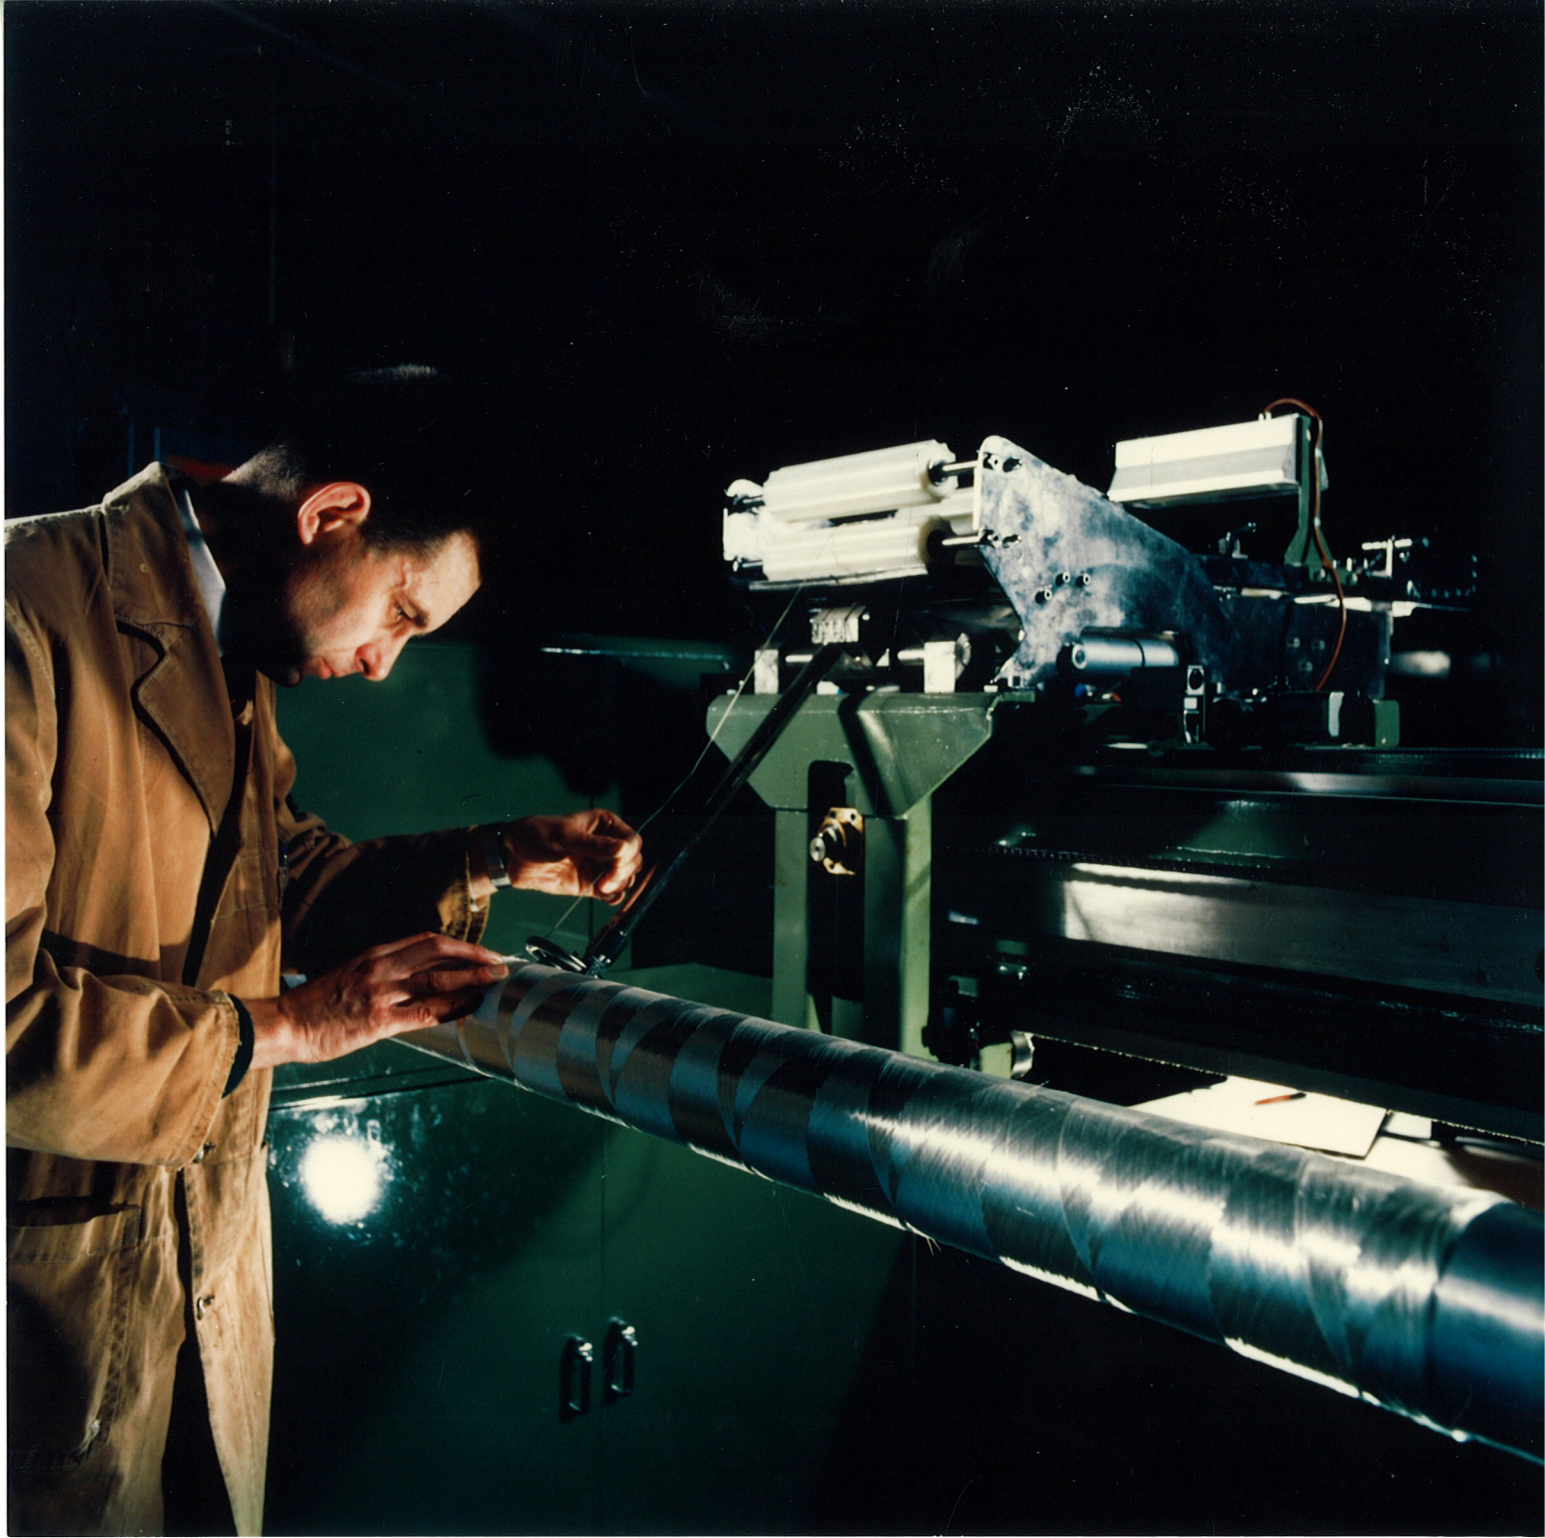

On Her Majesty's Service

WASC 1557

WAI 412

TRANSPARENCIES

- NOT SCANNED

- 20/4/11.

HN 311A-D.

P.E.R.M.E WALTHAM ABBEY