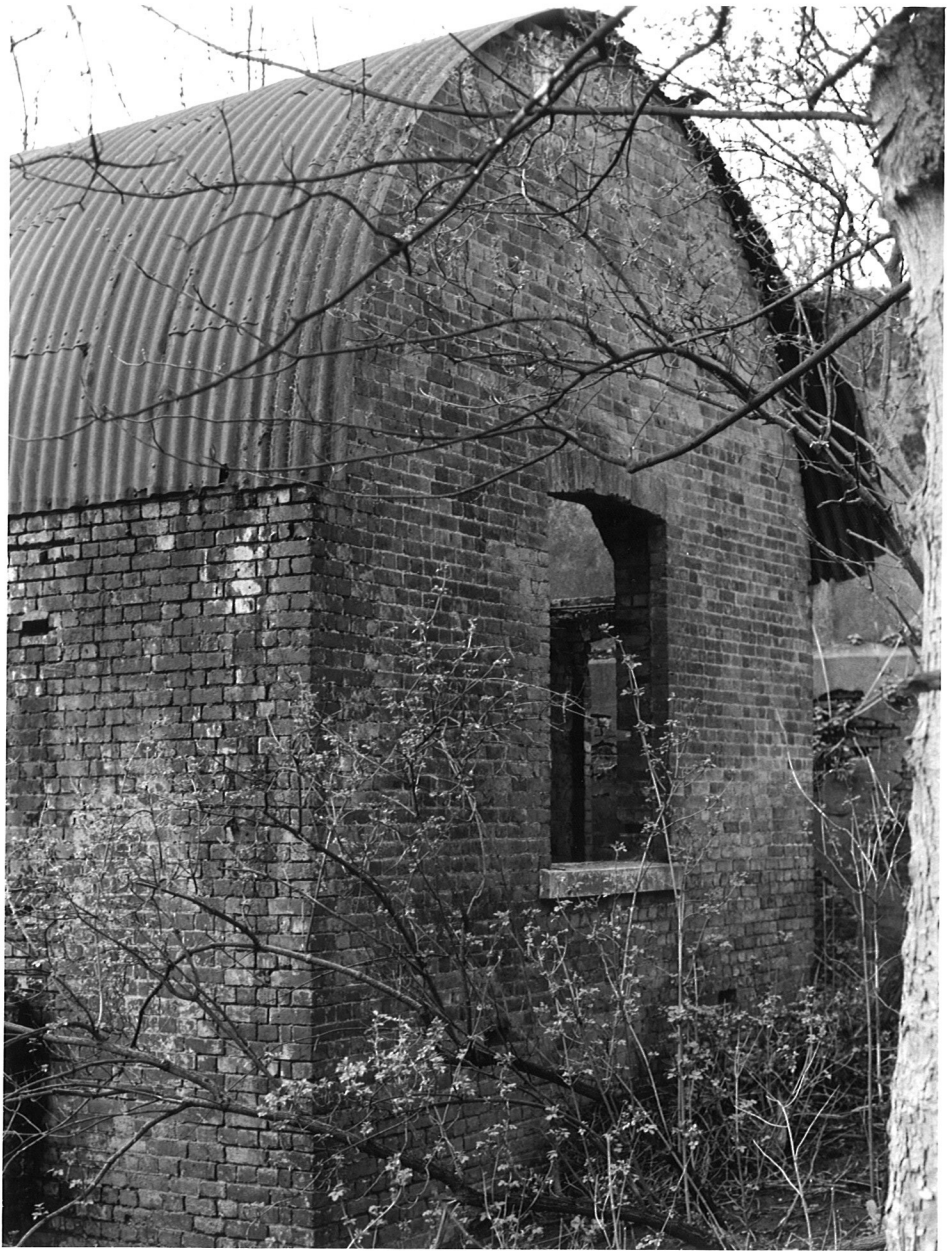

# On Her Majesty's Service

WASC  
1543  
WAI 404

~~1978/11/15~~  
~~Extracted 11/3/91~~  
~~J. [unclear]~~

Collection  
of Plots  
for Ancient  
Monuments  
Inspectorate  
Visits 1978/9

EXPLOSIVES HAND TRUCK  
USED IN THE  
ROYAL GUNPOWDER FACTORY