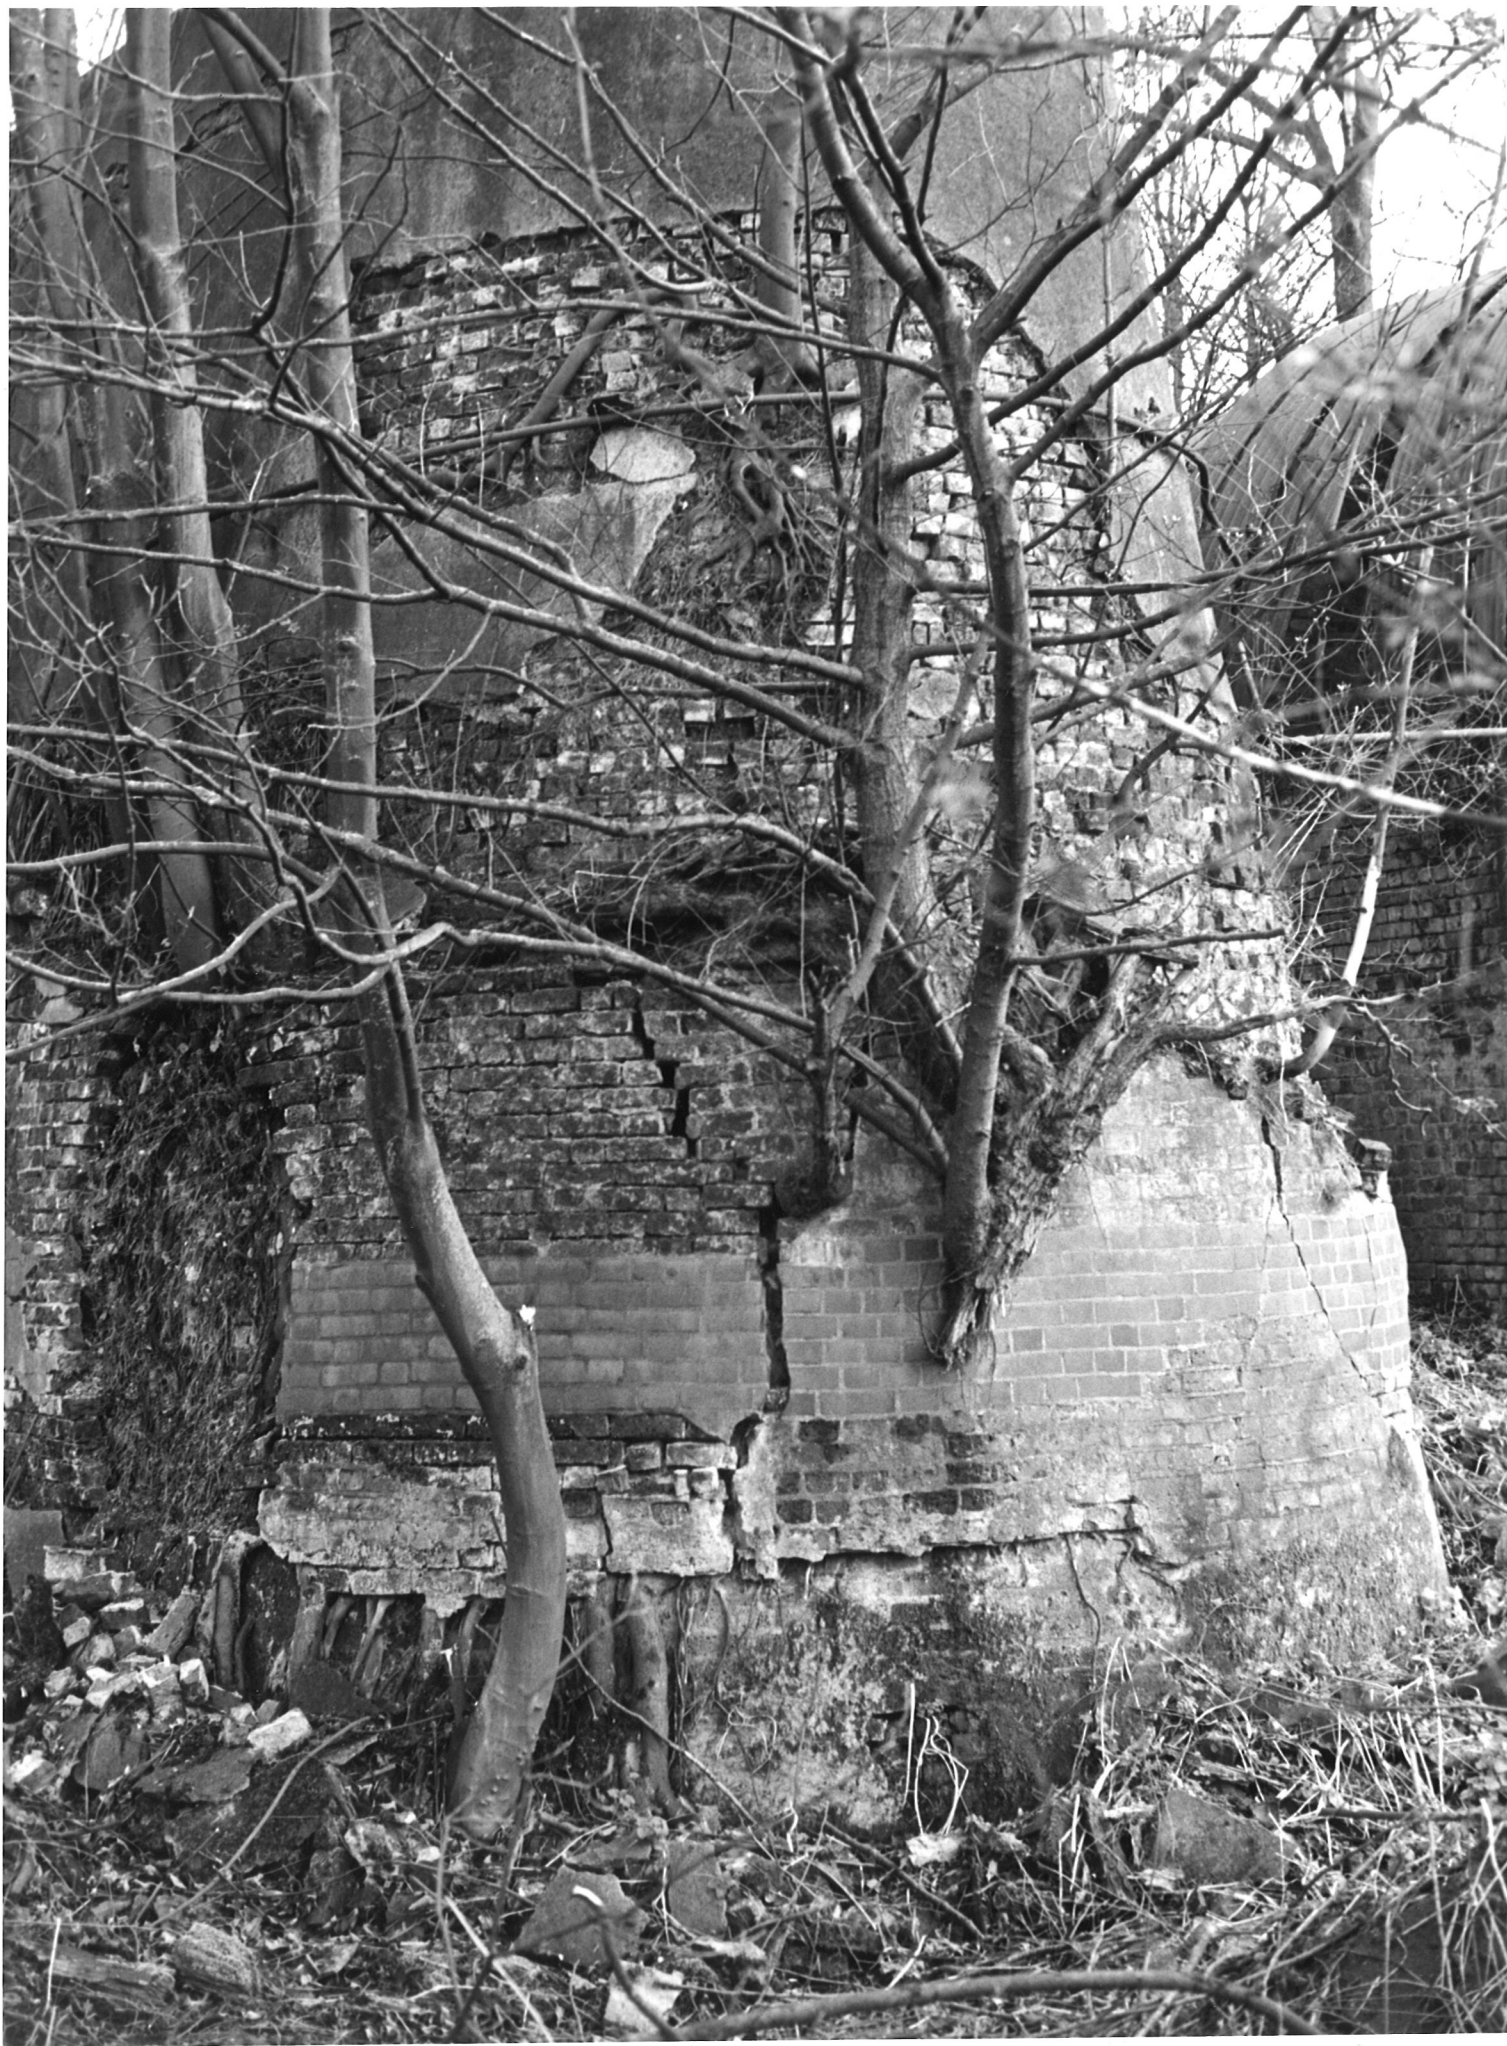

# On Her Majesty's Service

WASC  
1543  
WAI 404

~~1978/11/15~~  
~~Extracted 11/3/91~~  
~~J. [unclear]~~

Collection  
of Plots  
for Ancient  
Monuments  
Inspectorate  
Visits 1978/9

EXPLOSIVES HAND TRUCK  
USED IN THE  
ROYAL GUNPOWDER FACTORY