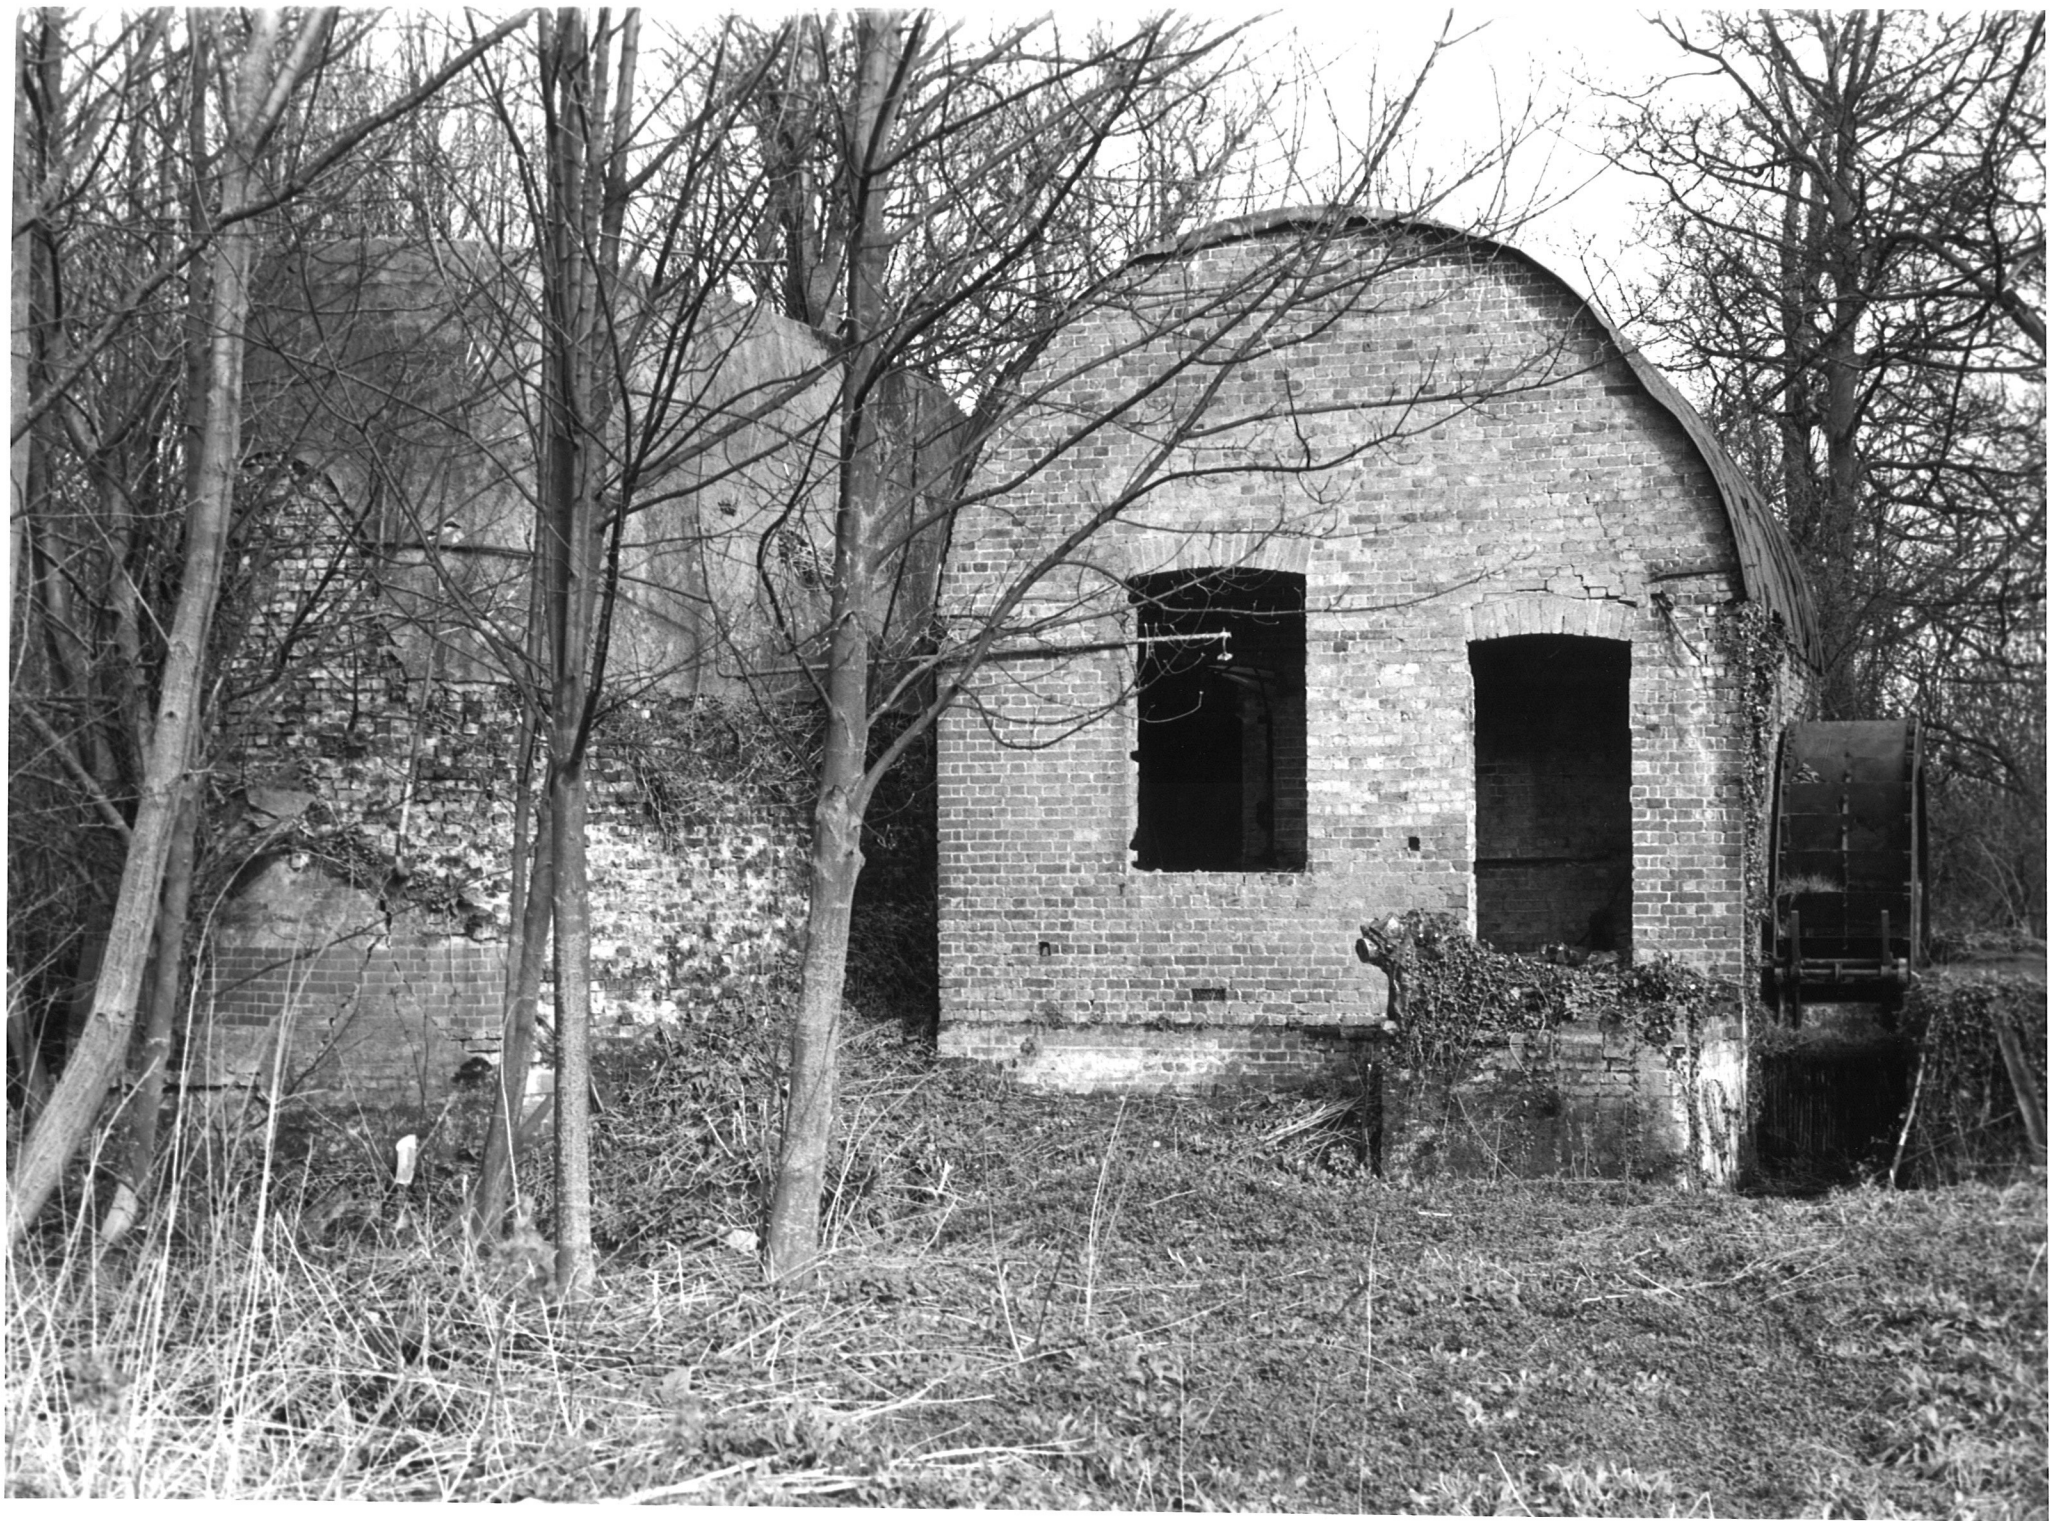

# On Her Majesty's Service

WASC  
1543  
WAI 404

~~1978/11/15~~  
~~Extracted 11/3/91~~  
~~J. [unclear]~~

Collection  
of Plots  
for Ancient  
Monuments  
Inspectorate  
Visits 1978/9

EXPLOSIVES HAND TRUCK  
USED IN THE  
ROYAL GUNPOWDER FACTORY