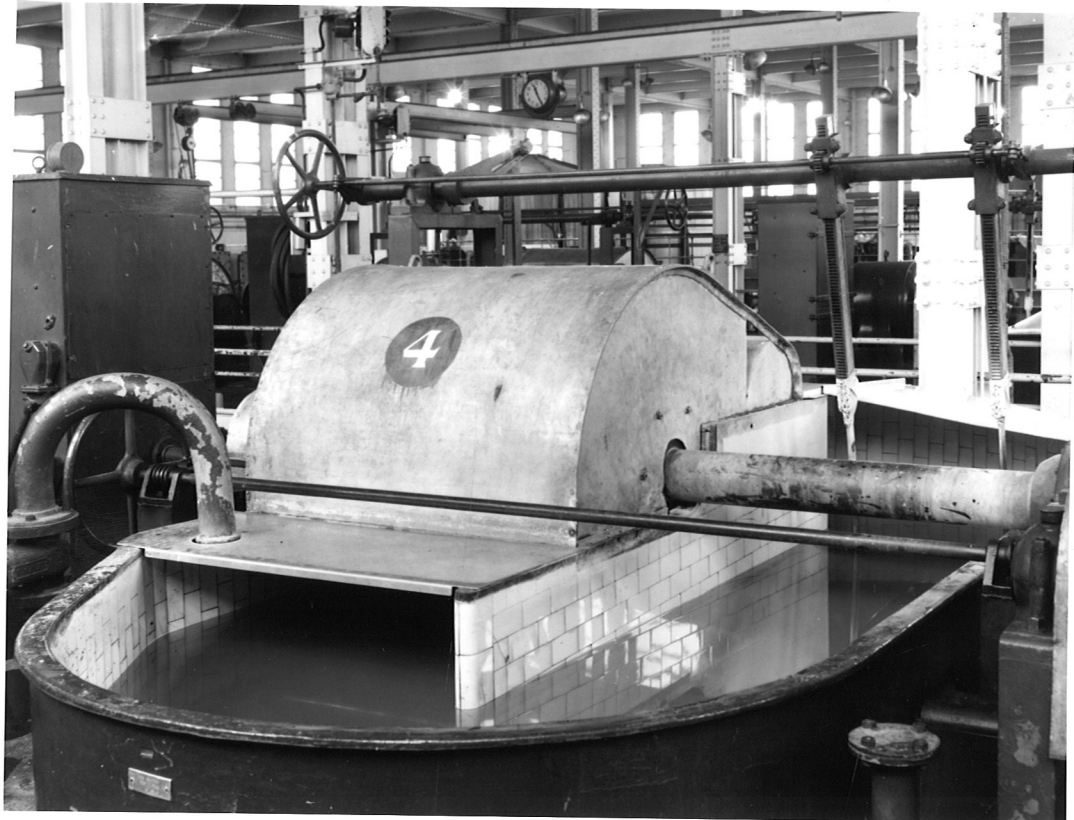

# On Her Majesty's Service

WASC1324  
WAI 342

✓  
No Processing  
Disruptor - Photos

1324/1.

NITROCELLULOSE

BEATER.

ROF BISHOPTON

Photo FC 1404