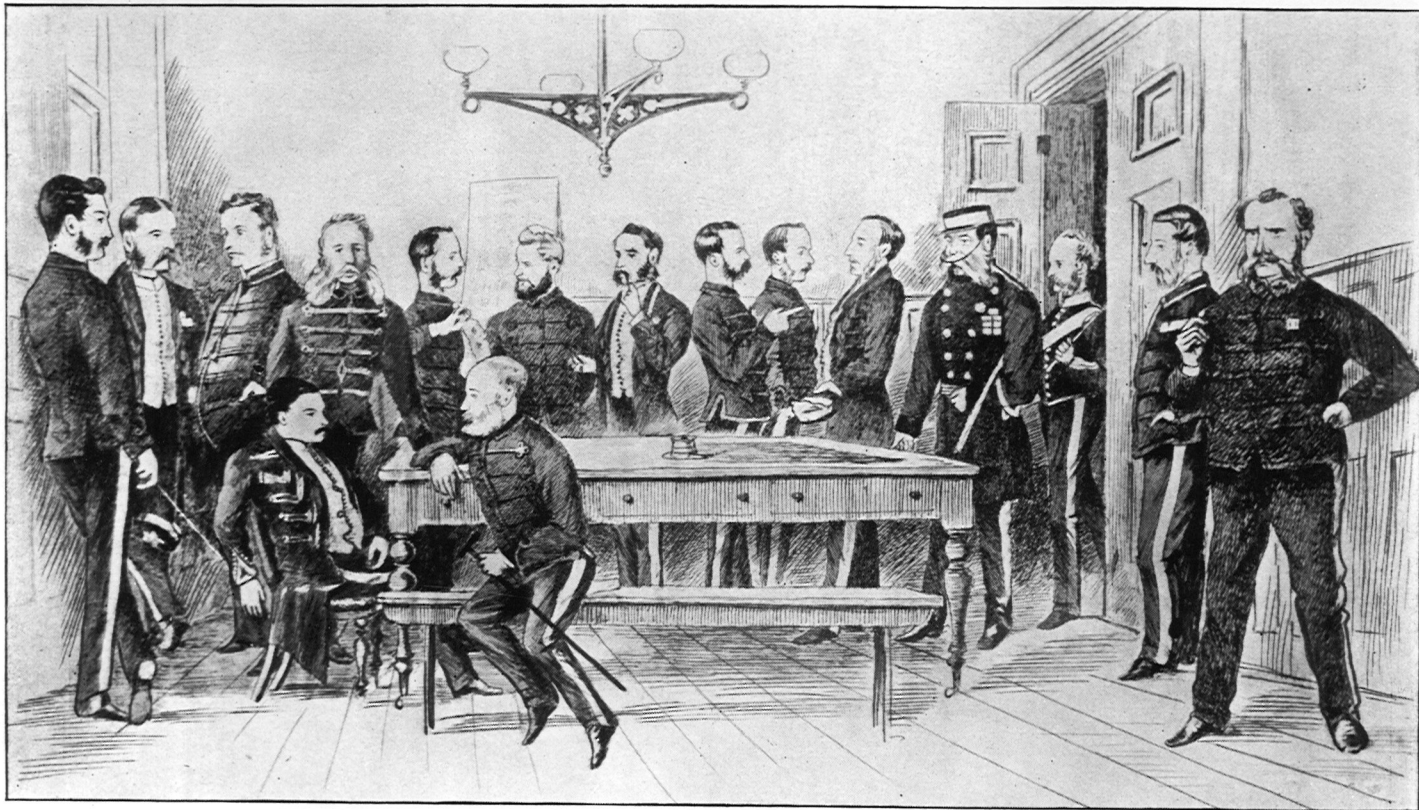

# On Her Majesty's Service

WASC1321  
WAI 341

*From a Drawing by Gentleman Cadet L. G. Fawkes.*

### MILITARY PROFESSORS AND INSTRUCTORS, 1869.

Sir J. Lintorn Simmons, R.E., the Lieutenant-Governor, is entering the door with his cap on. Behind him is Major Bruce, R.A., and to his left are Brevet-Major Owen, R.A., and then Major Drayson, R.A. To General Simmons' right, in order, are Captains Bland, R.E., Wardell, R.A., Brackenbury, R.A., Stuart, R.E., Hutchinson, R.A., Crawford, R.A., Lewin, R.E., Goodenough, R.A., Martin, R.E., and Briscoe, R.A. Sitting down are Major Wilson, R.E., and Lieutenant Collins, R.E. (with a stick).

1321.

Illustration from  
F G Guggisberg "The Shop"  
The story of the Royal  
Military Academy.

London, Cassell and Co, 1902,  
2nd ed.

Illustration includes  
Captain C B Brackenbury, RA,  
Superintendent RGPF 1880-85  
and Major (later General)  
Alfred Wilkes Drayson, son of  
William Drayson, Clerk of RGPF  
ca 1820