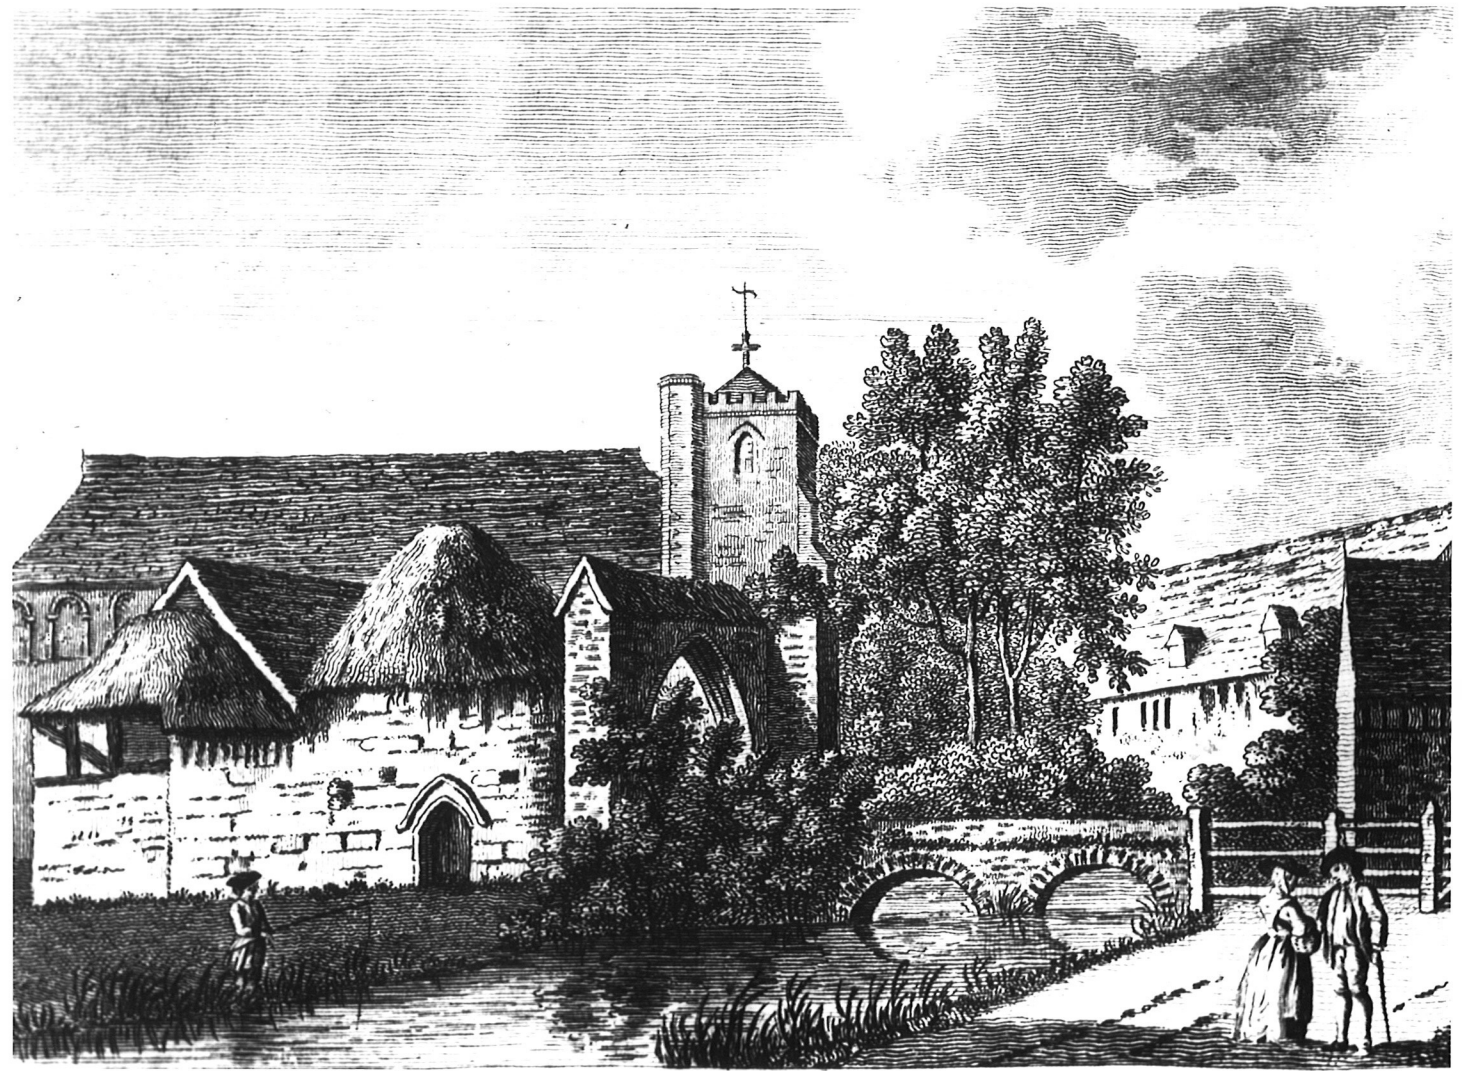

# On Her Majesty's Service

WASC1102  
WAI 266

1102,

W. Abbey check  
from south.

Neg no: HN 195,