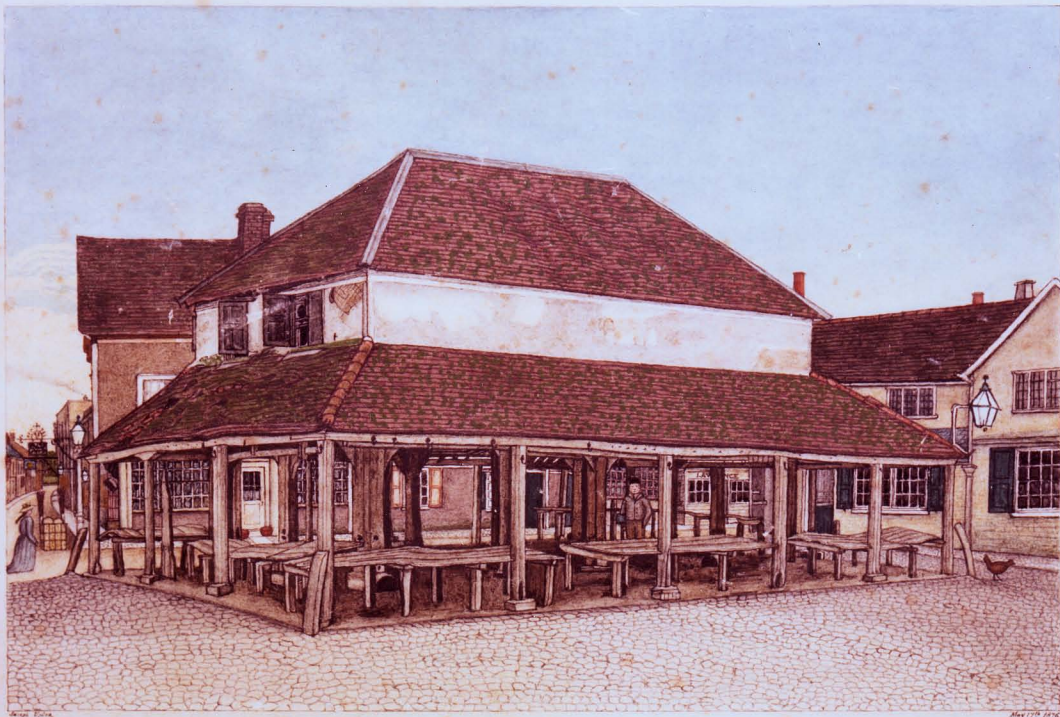

# On Her Majesty's Service

W  
WASC1040  
WAI 239

WASC 1040

NEGS. WITH  
A.G. DANIEL

Mr G. Pryor.

WASC 1040

NORTH-WEST VIEW OF THE OLD MARKET-HOUSE, WALTHAM ABBEY,  
PULLED DOWN, DECEMBER, 1852.