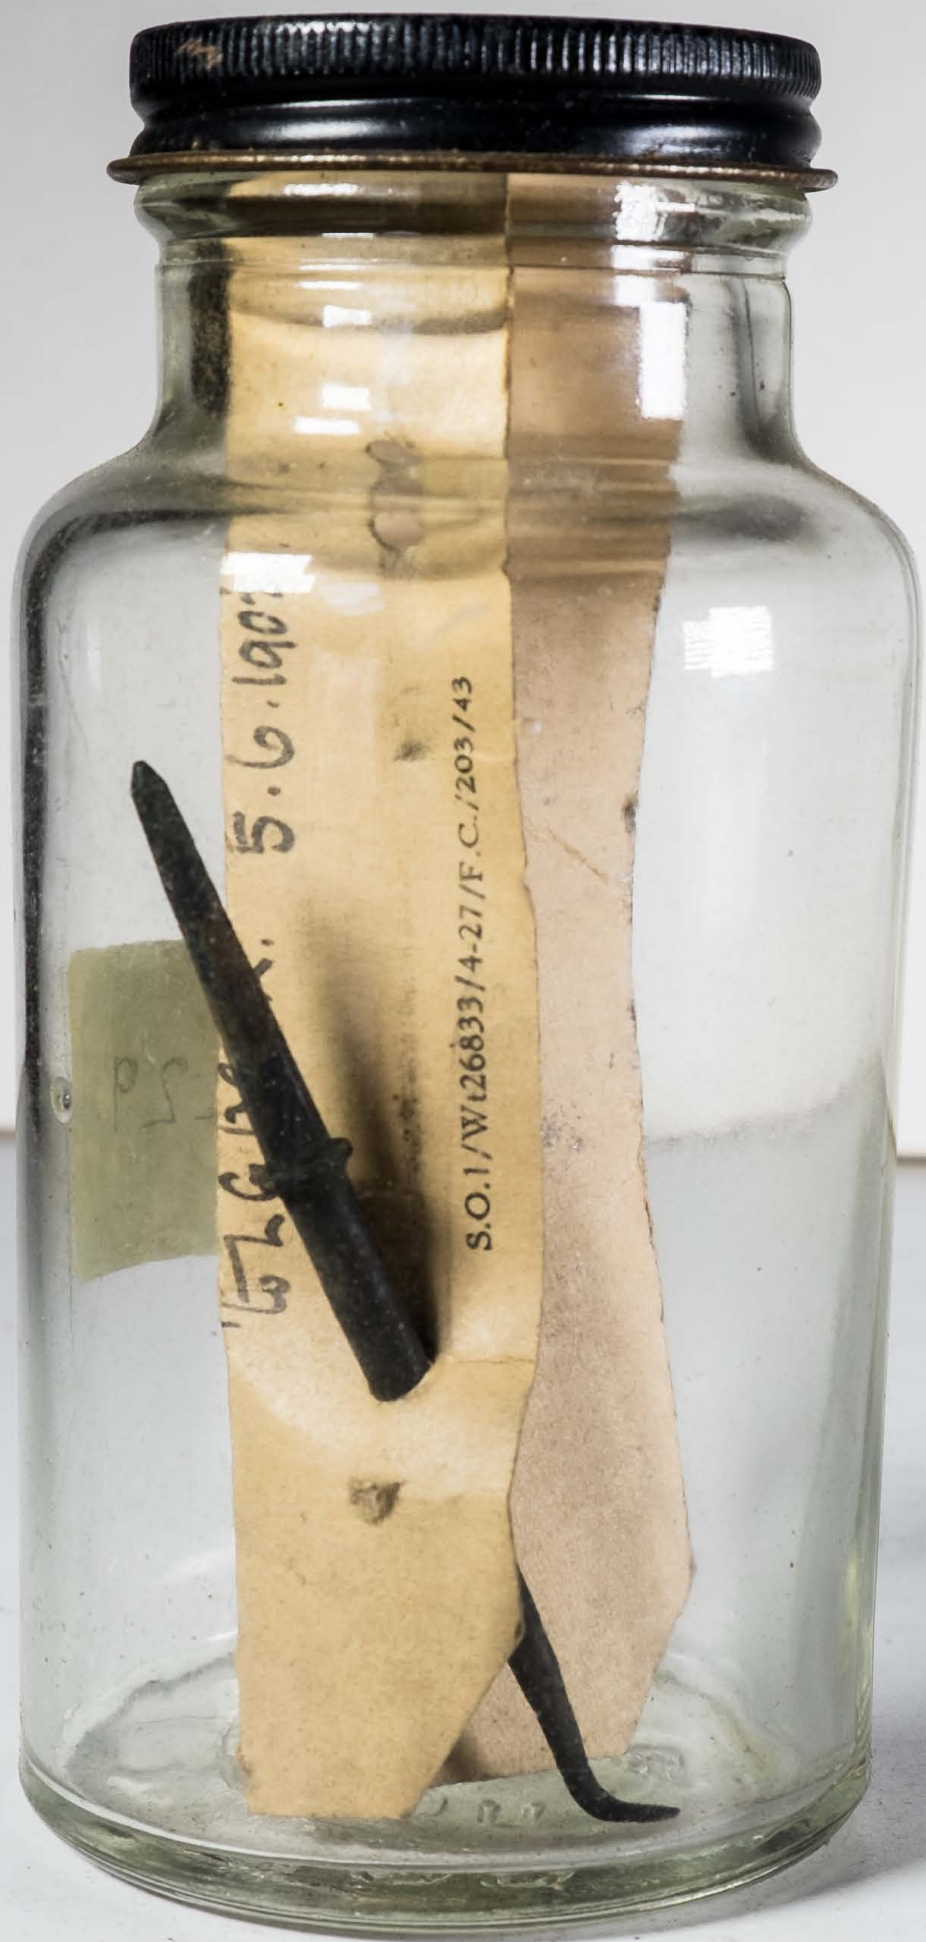

.H.M.S.
cker found in a ... large
Pruva Brown for ...

WASC 229

5.6.1901

S.O.1/W/26833/4-27/F.C./203/43