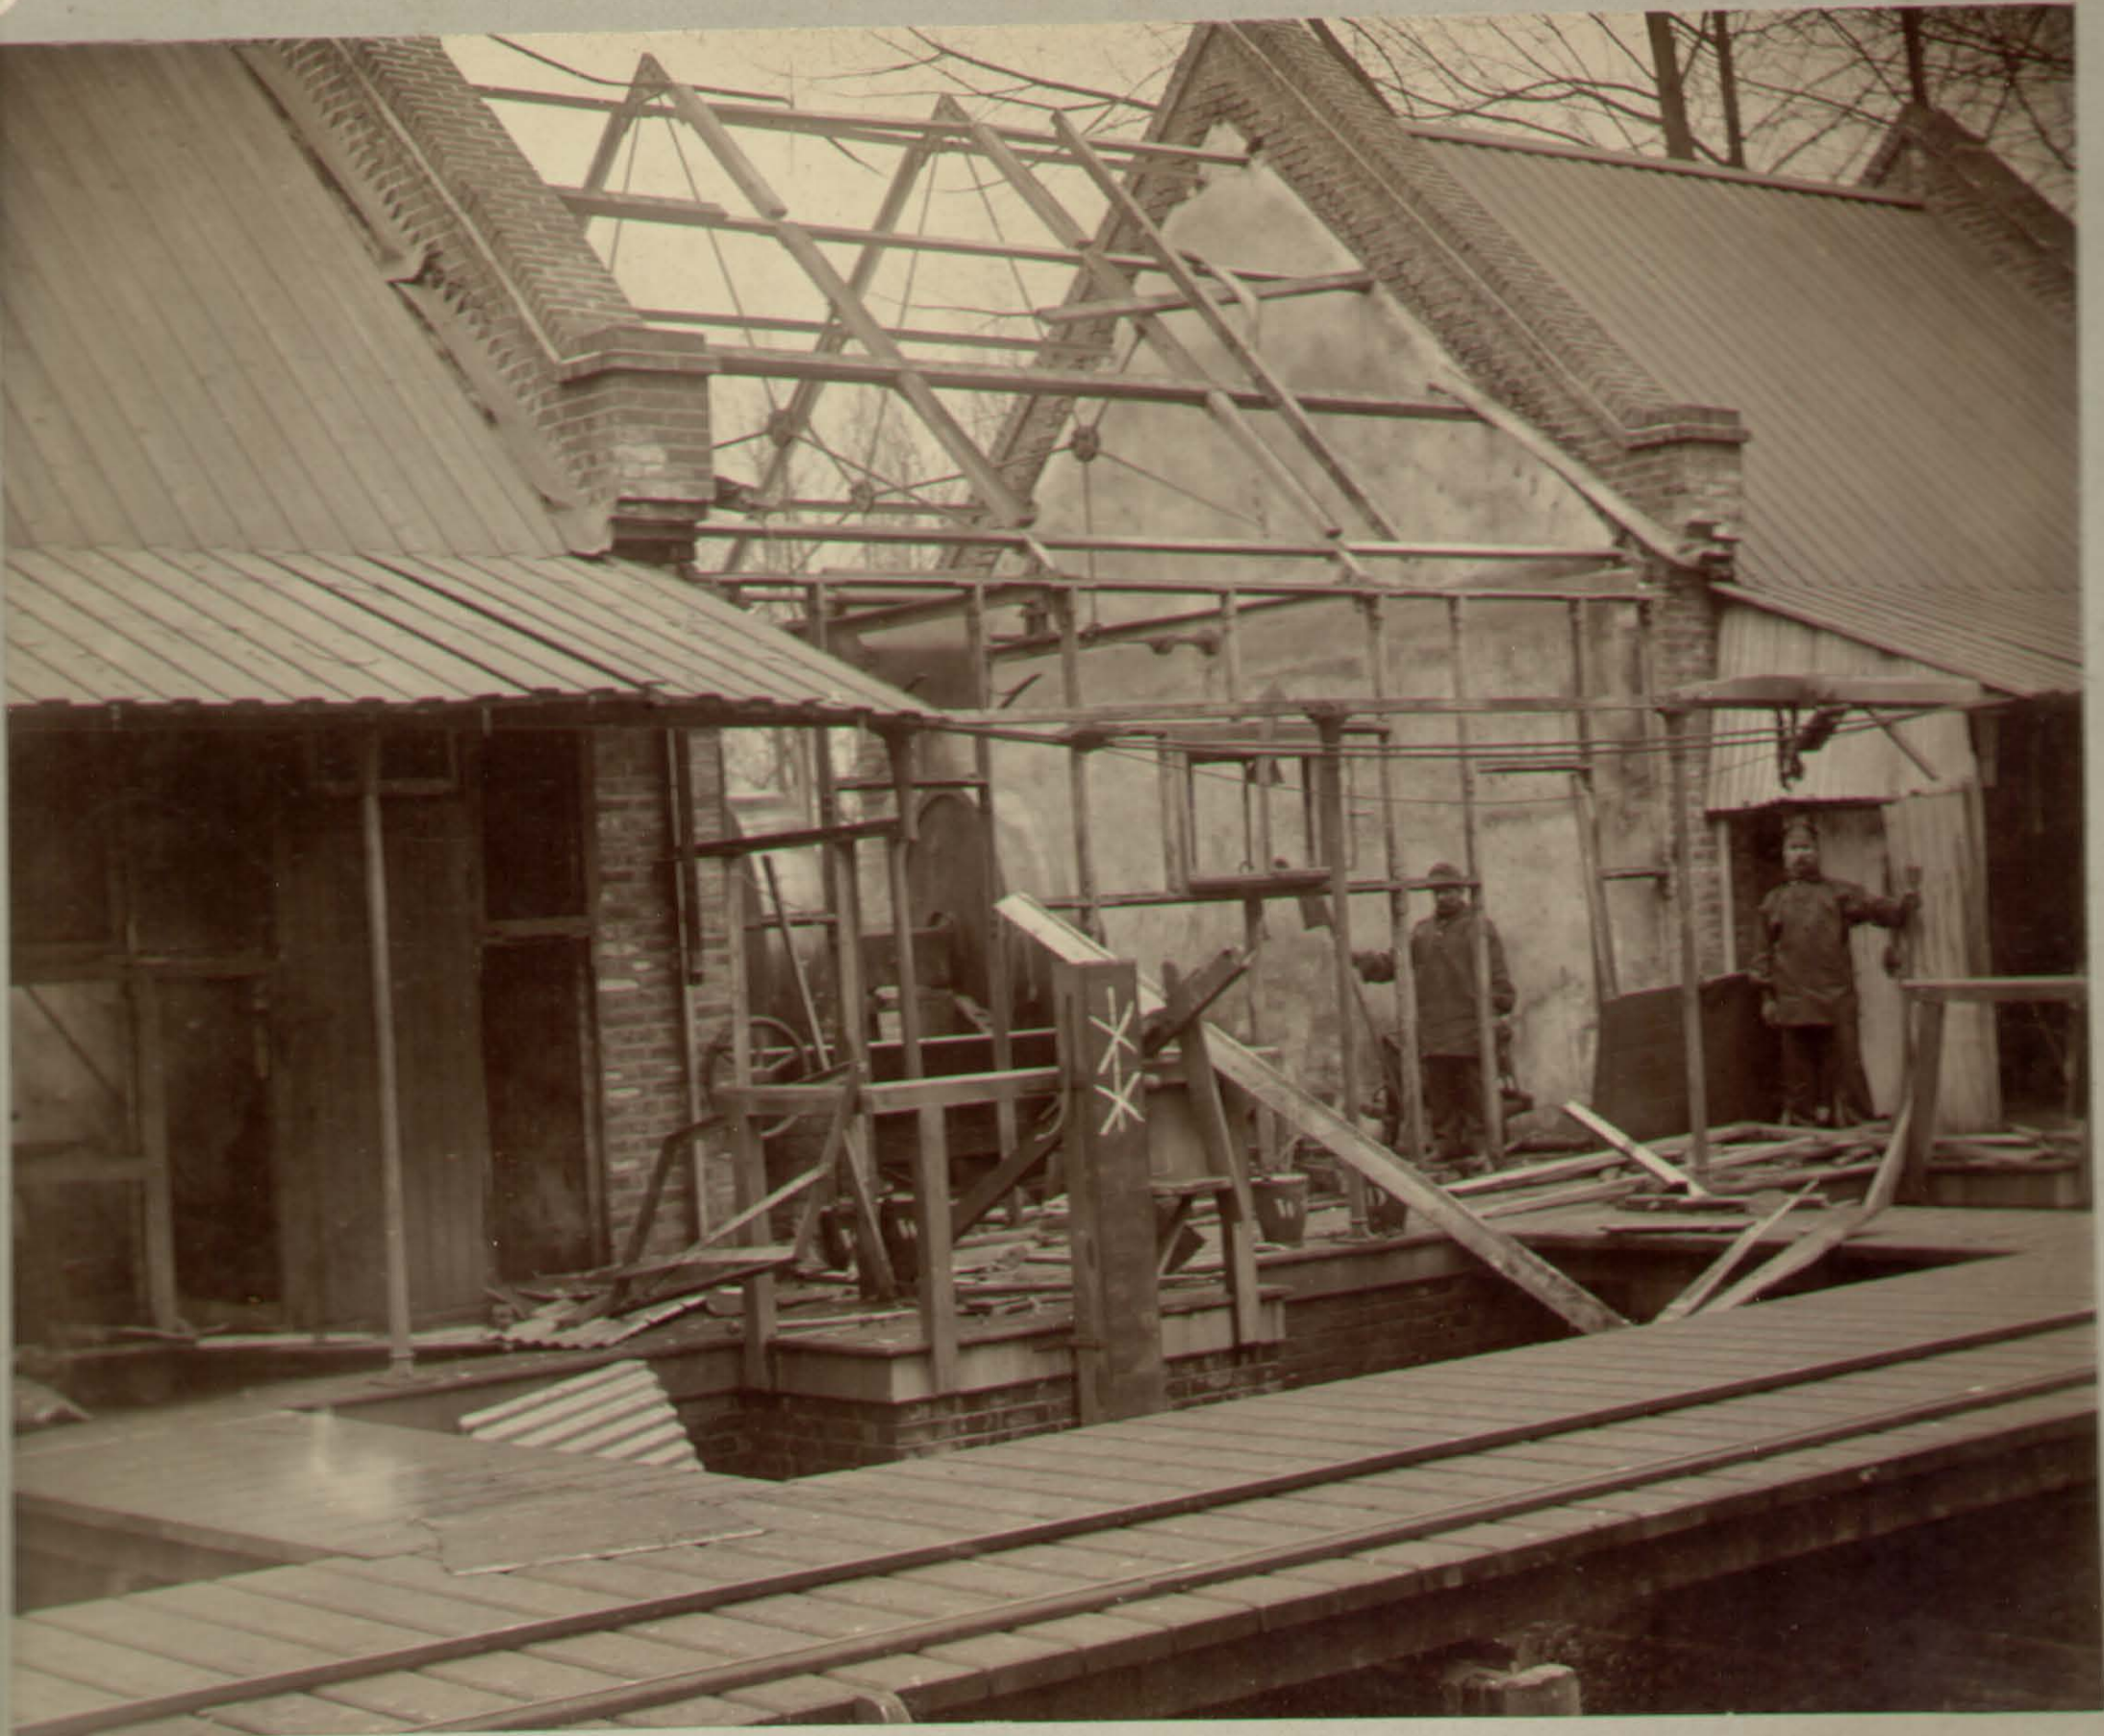

WASC 0074  
WAI 0015

IN WASC LANE  
FORMAT

Royal Gunpowder Factory, Waltham Abbey  
Explosion at Group G Incorporatory Mills on 11<sup>th</sup> March 1892 (10.50 P.M.)  
Middle Mill - South End - Front view.

WASC 0074

WAI 0015

11.3.1892

Explosion at G Group 10.50pm (photograph)