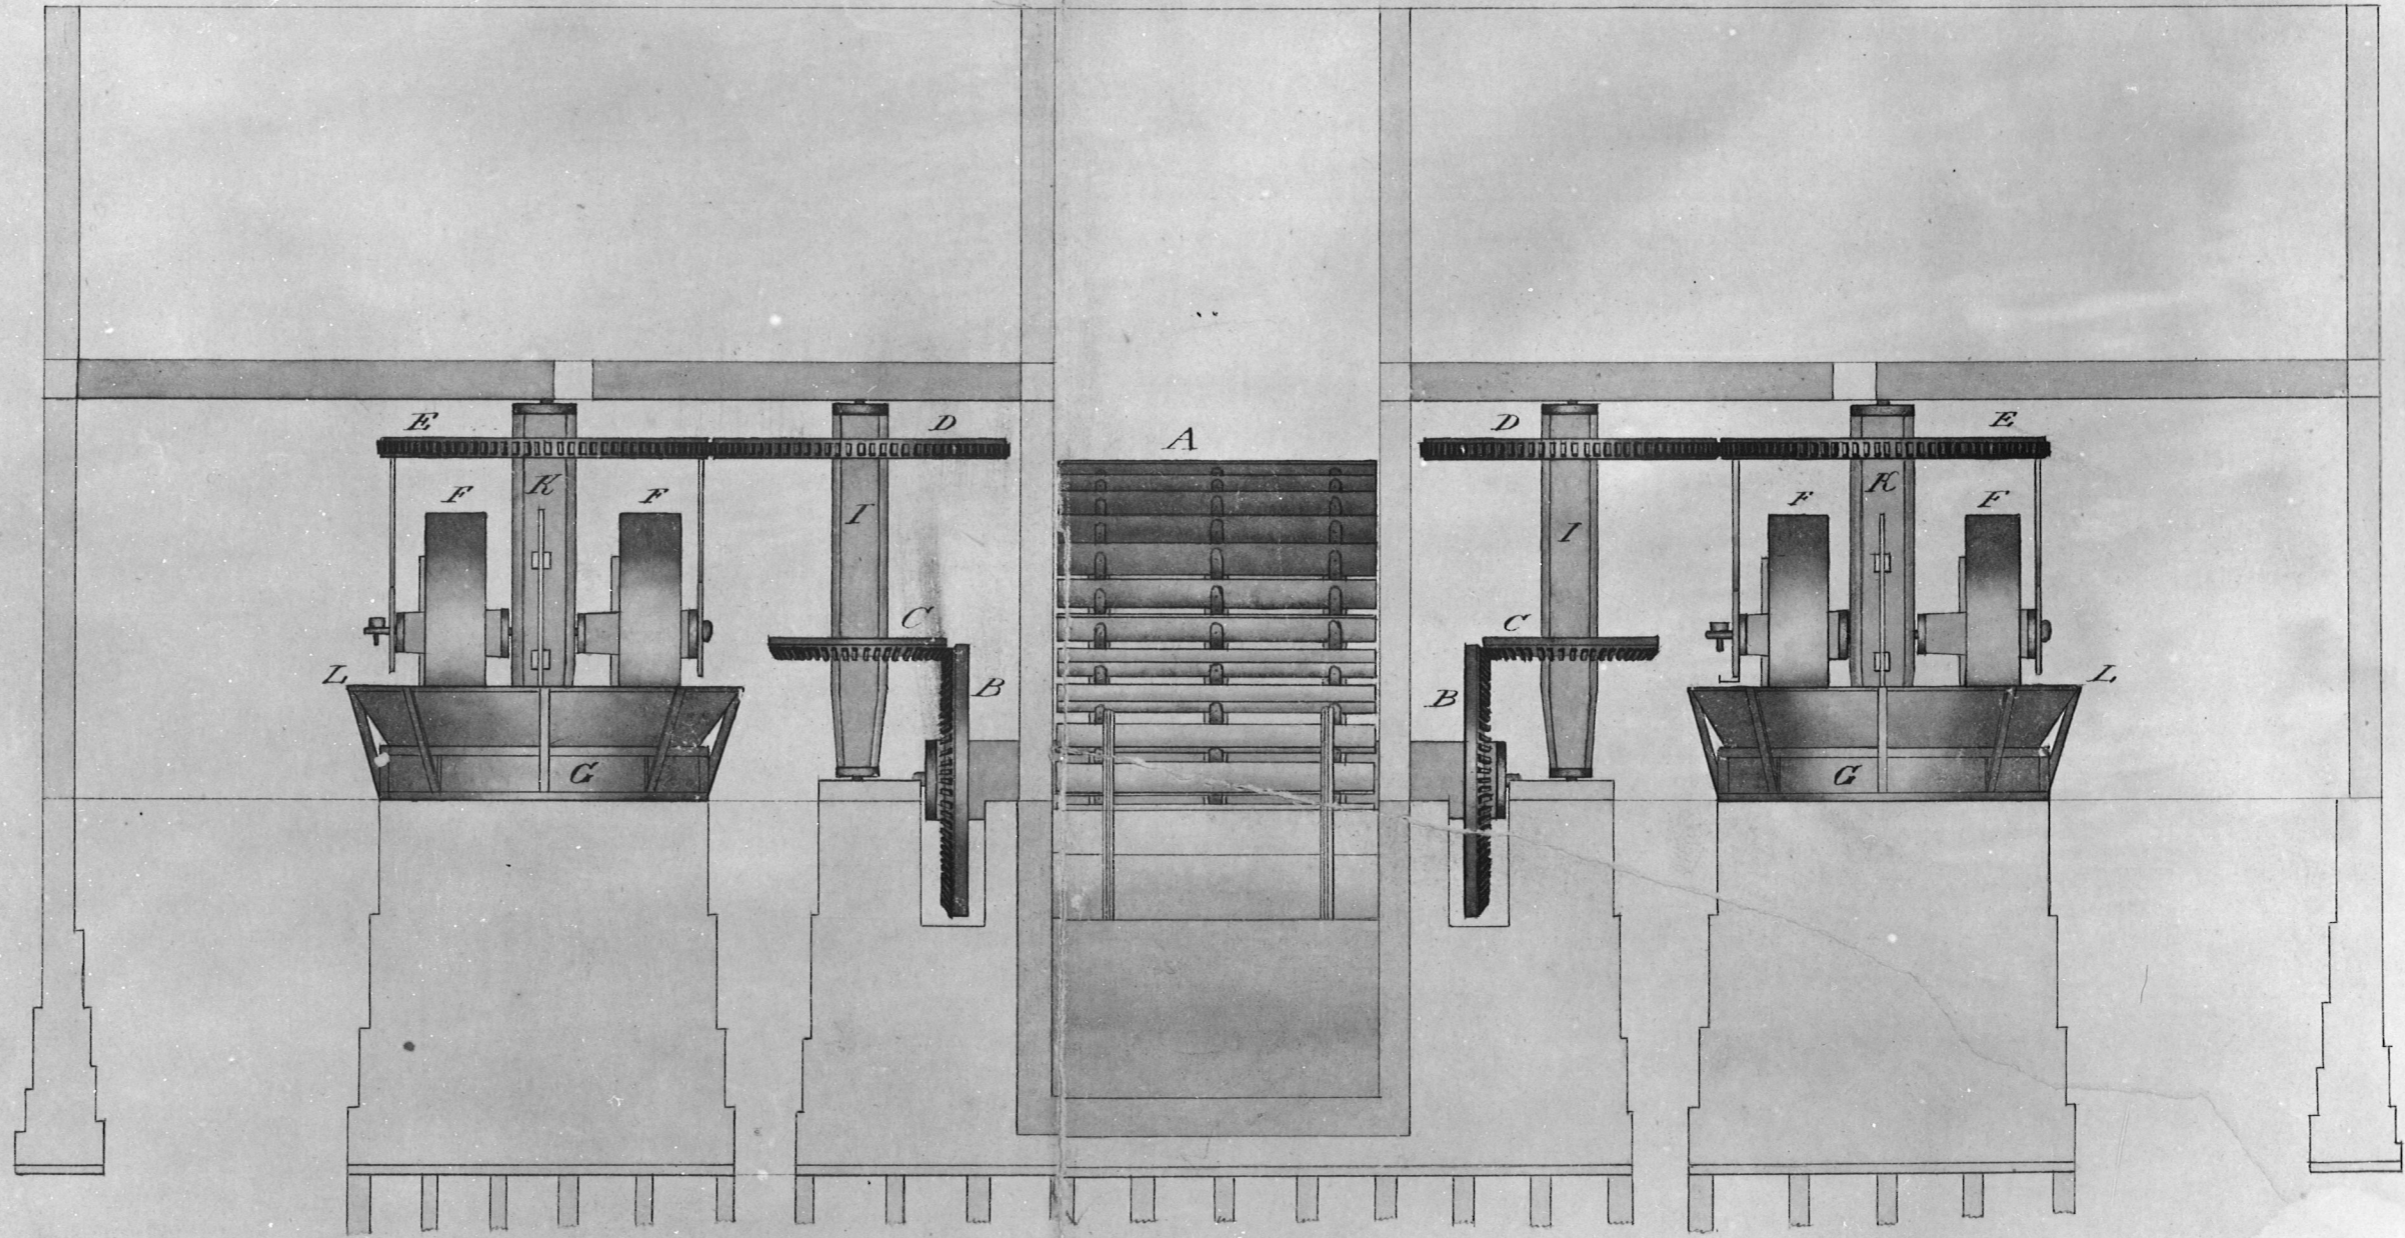

WARC I
WARD I
WAI 479

WAS
A Treatise on
Gunpowder 1830
Frederick Drayson
Mounted Illustrations
(Incomplete Set)

PERSPECTIVE VIEW OF THE INTERIOR.

GEOMETRICAL SECTION

Ground Plan

Scale of 5 feet to an Inch.

Fred. Drayson.

supply 5/762 12

GEOMETRICAL SECTION

Boiling House

Vertical Eprouvette

Plan

Gun Eprouvette

Plan

Scale of 2 1/2" to an Inch.

Fred. Drayson.

Corning House

Drawing of the Machinery connected with a Regulator.

Saltpetre Crystallizing House.

PERSPECTIVE VIEW OF THE INTERIOR.