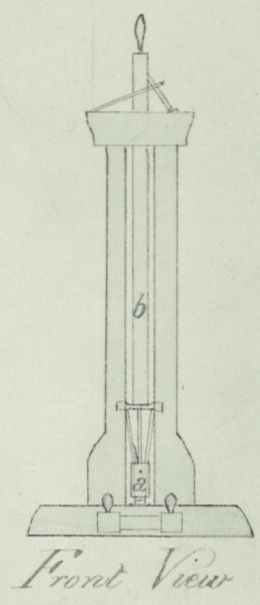

WARC I
WARD I
WAI 479

WAS
A Treatise on
Gunpowder 1830
Frederick Drayson
Mounted Illustrations
(Incomplete Set)

PERSPECTIVE VIEW OF THE INTERIOR.

GEOMETRICAL SECTION

Ground Plan

Scale of 5 feet to an Inch.

Fred. Drayson.

supply 5/762 12

GEOMETRICAL SECTION

Boiling House

Vertical Eprouvette

Plan

Gun Eprouvette

Plan

Scale of 2 1/2" to an Inch.

Fred. Drayson.

Corning House

Drawing of the Machinery connected with a Regulator.

Saltpetre Crystallizing House.

PERSPECTIVE VIEW OF THE INTERIOR.