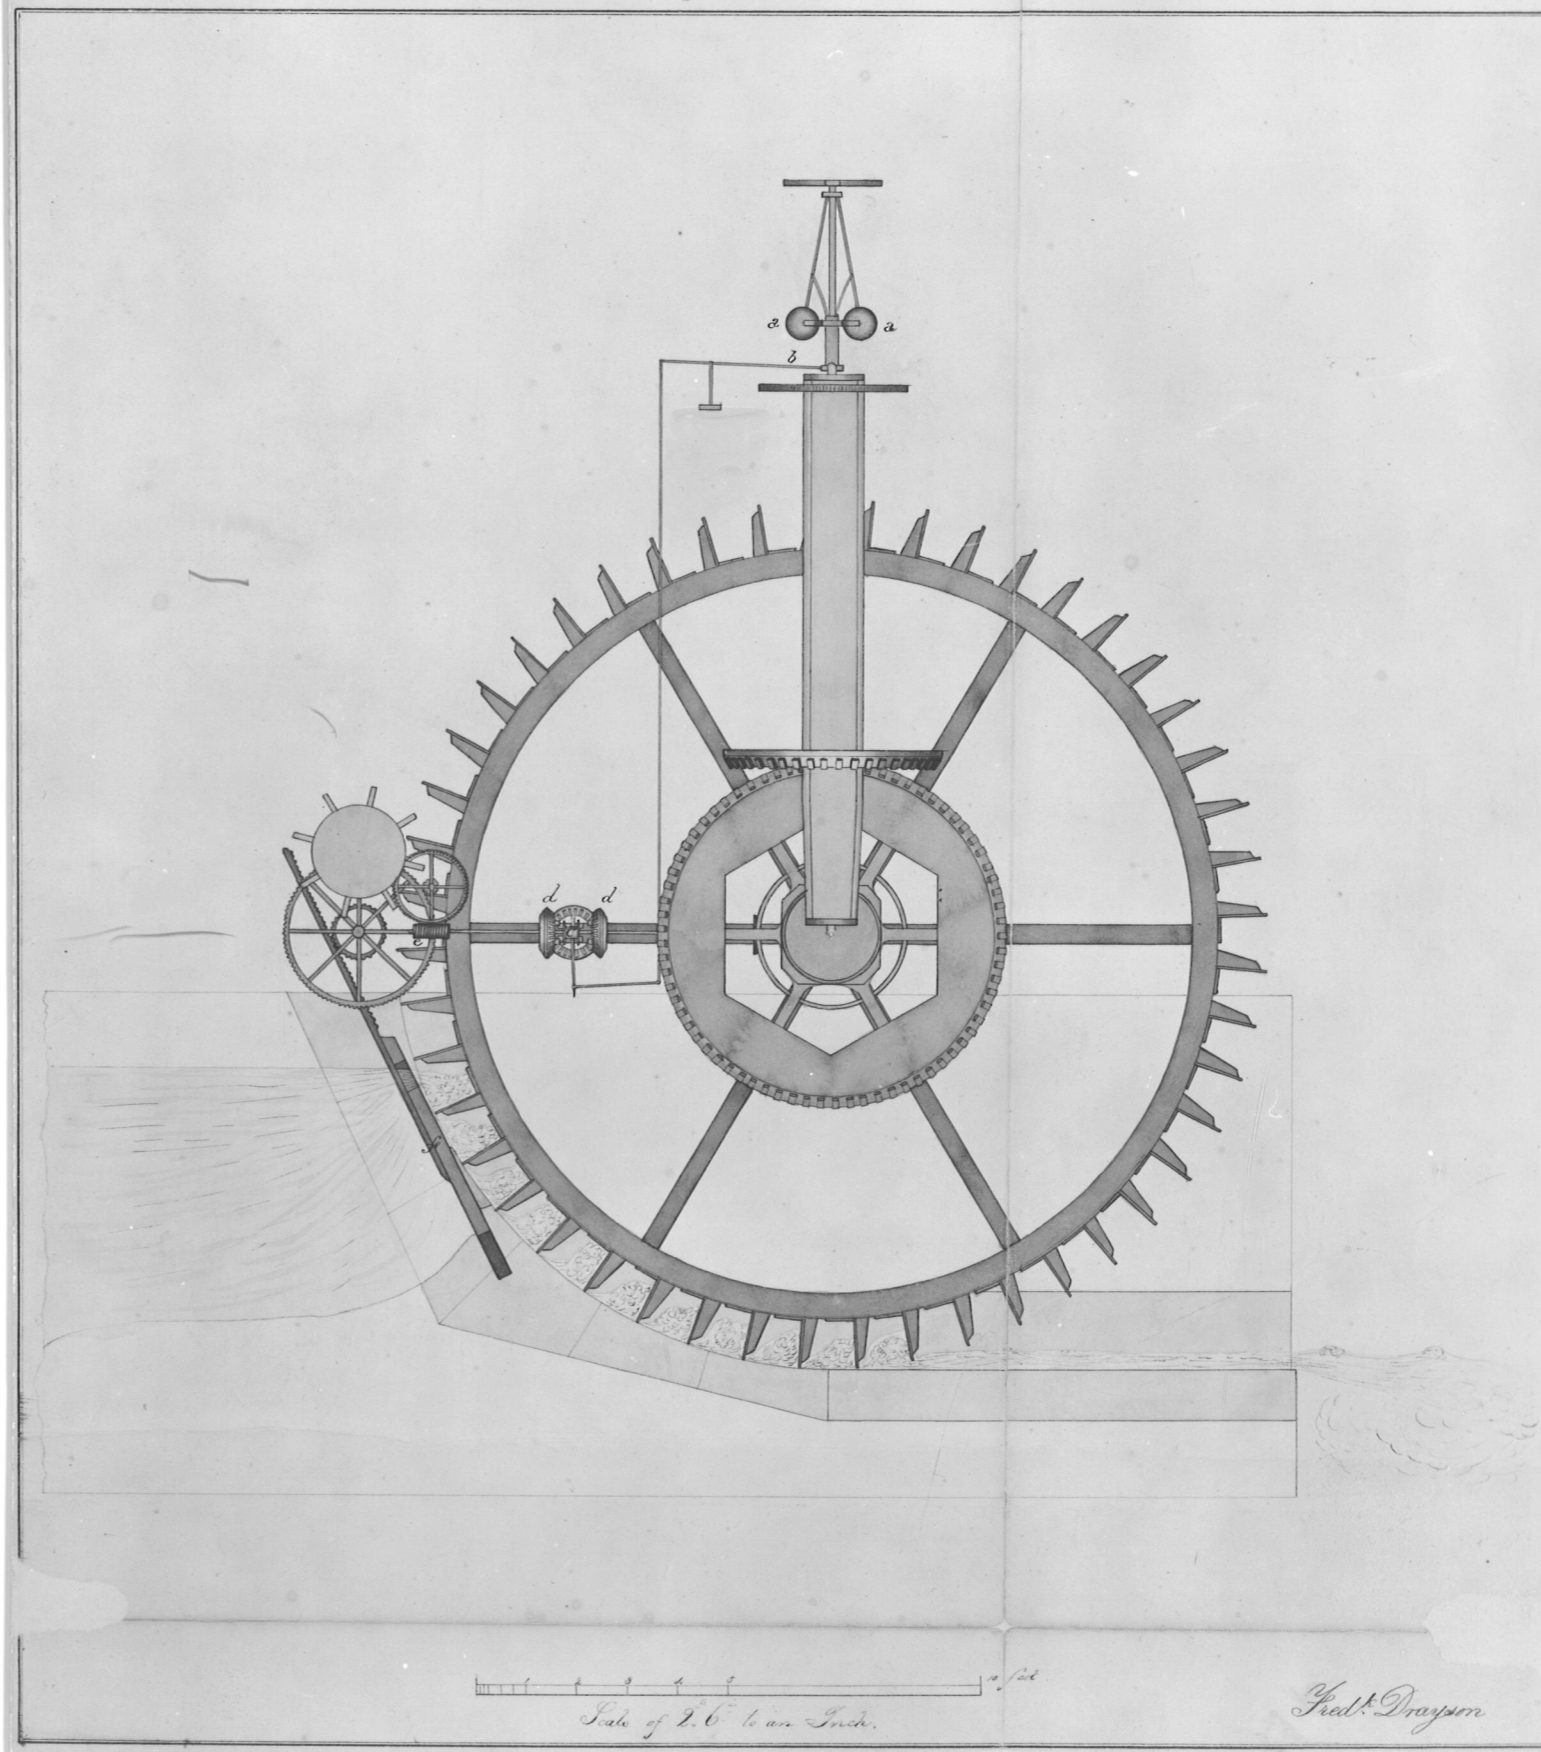

WARC I
WARD I
WAI 479

WAS
A Treatise on
Gunpowder 1830
Frederick Drayson
Mounted Illustrations
(Incomplete Set)

PERSPECTIVE VIEW OF THE INTERIOR.

GEOMETRICAL SECTION

Ground Plan

Scale of 5 feet to an Inch.

Fred. Drayson.

supply 5/762 12

GEOMETRICAL SECTION

Boiling House

Vertical Eprouvette

Plan

Gun Eprouvette

Plan

Scale of 2 1/2" to an Inch.

Fred. Drayson.

Corning House

Drawing of the Machinery connected with a Regulator.

Saltpetre Crystallizing House.

PERSPECTIVE VIEW OF THE INTERIOR.