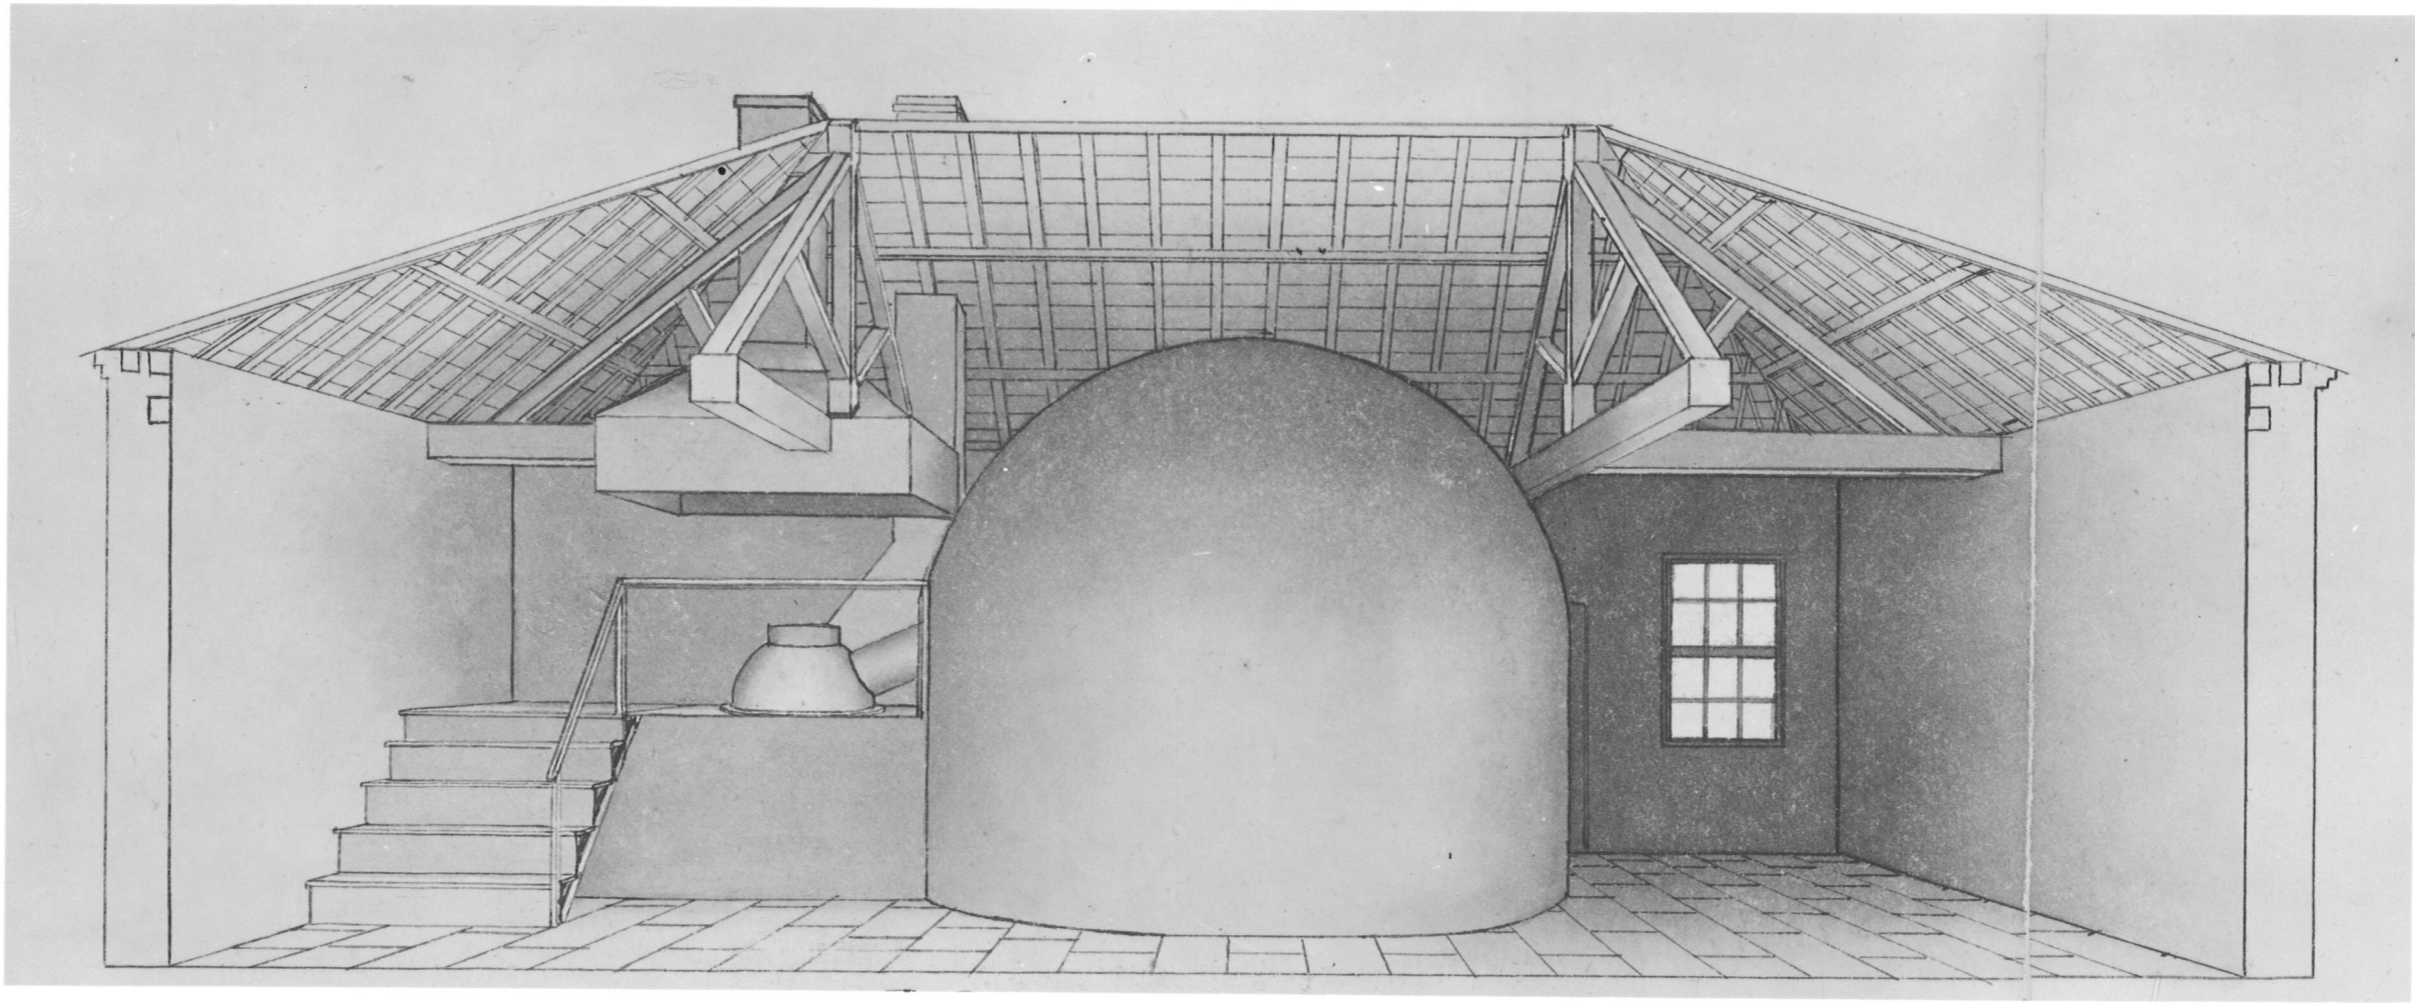

WARC I
WARD I
WAI 479

WAS
A Treatise on
Gunpowder 1830
Frederick Drayson
Mounted Illustrations
(Incomplete Set)

PERSPECTIVE VIEW OF THE INTERIOR.

GEOMETRICAL SECTION

Ground Plan

Scale of 5 feet to an Inch.

Fred. Drayson.

supply 5/762 12

GEOMETRICAL SECTION

Boiling House

Vertical Eprouvette

Plan

Gun Eprouvette

Plan

Scale of 2 1/2" to an Inch.

Fred. Drayson.

Corning House

Drawing of the Machinery connected with a Regulator.

Saltpetre Crystallizing House.

PERSPECTIVE VIEW OF THE INTERIOR.