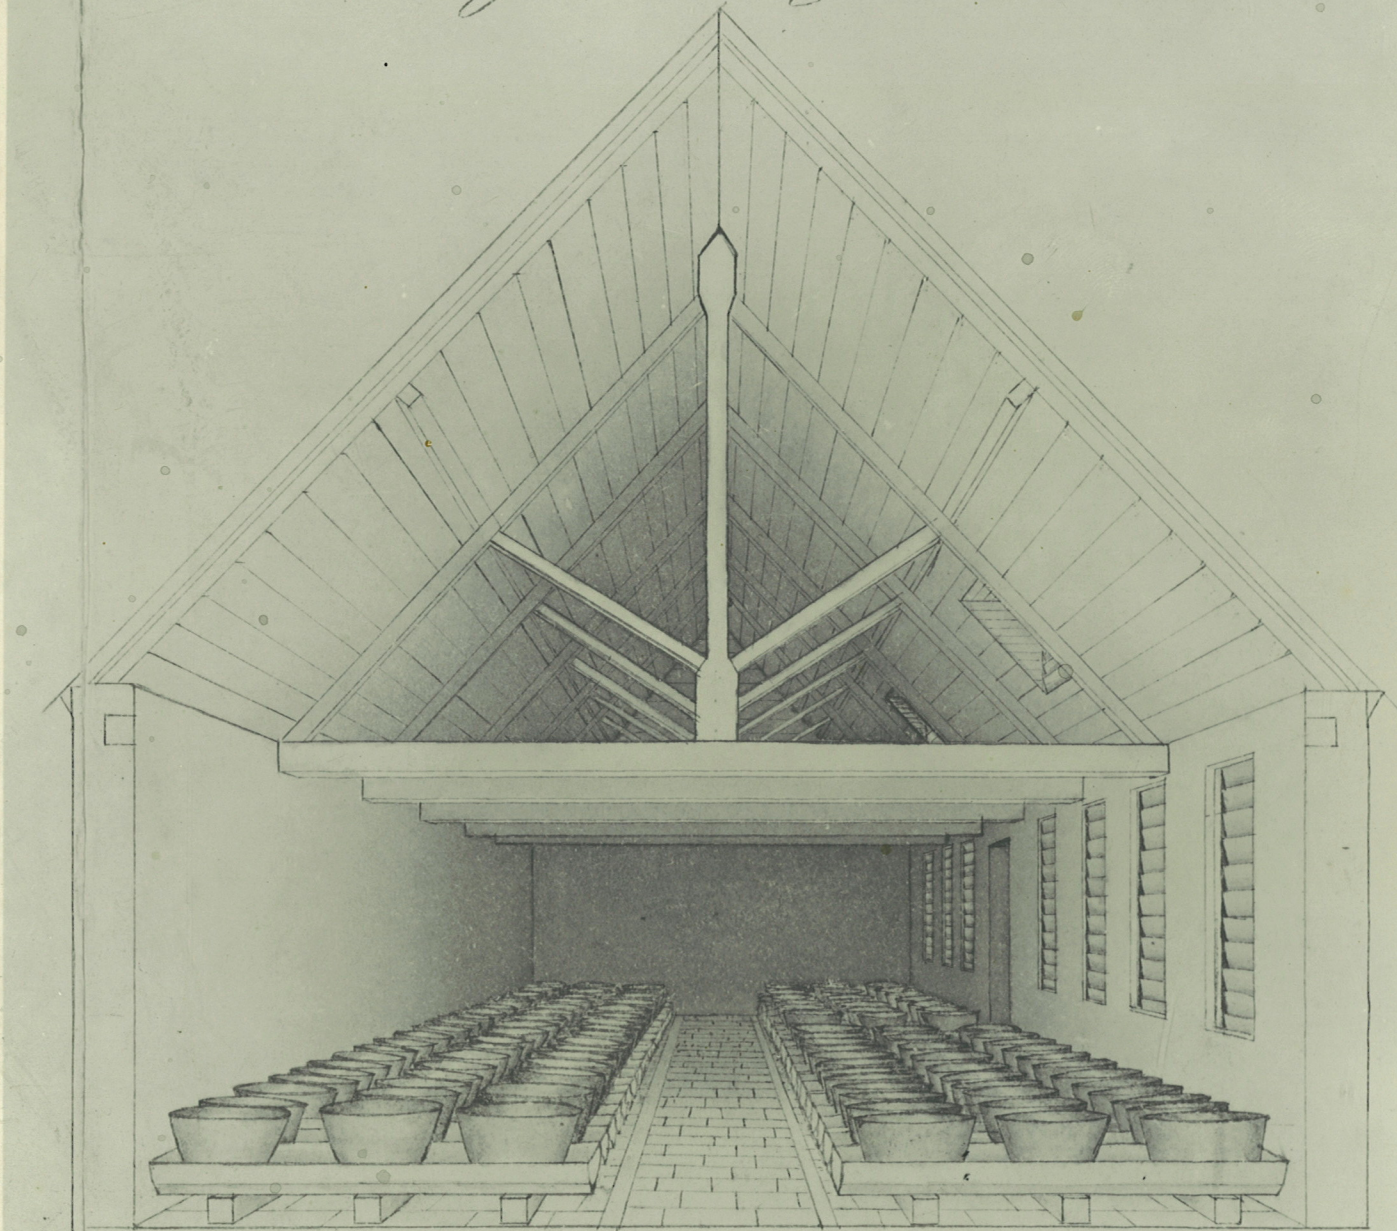

WARC I
WARD I
WAI 479

WAS
A Treatise on
Gunpowder 1830
Frederick Drayson
Mounted Illustrations
(Incomplete Set)

PERSPECTIVE VIEW OF THE INTERIOR.

GEOMETRICAL SECTION

Ground Plan

Scale of 5 feet to an Inch.

Scale of 2 1/2" to an Inch.

Fred. Drayson.

Corning House

Drawing of the Machinery connected with a Regulator.

Saltpetre Crystallizing House.

PERSPECTIVE VIEW OF THE INTERIOR.