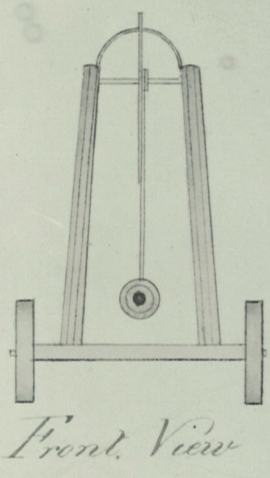

WARC I
WARD I
WAI 479

WAS
A Treatise on
Gunpowder 1830
Frederick Drayson
Mounted Illustrations
(Incomplete Set)

PERSPECTIVE VIEW OF THE INTERIOR.

GEOMETRICAL SECTION

Ground Plan

Scale of 5 feet to an Inch.

Fred. Drayson.

supply 5/762 12

GEOMETRICAL SECTION

Boiling House

Vertical Eprouvette

Plan

Gun Eprouvette

Plan

Scale of 2 1/2" to an Inch.

Fred. Drayson.

Corning House

Drawing of the Machinery connected with a Regulator.

Saltpetre Crystallizing House.

PERSPECTIVE VIEW OF THE INTERIOR.