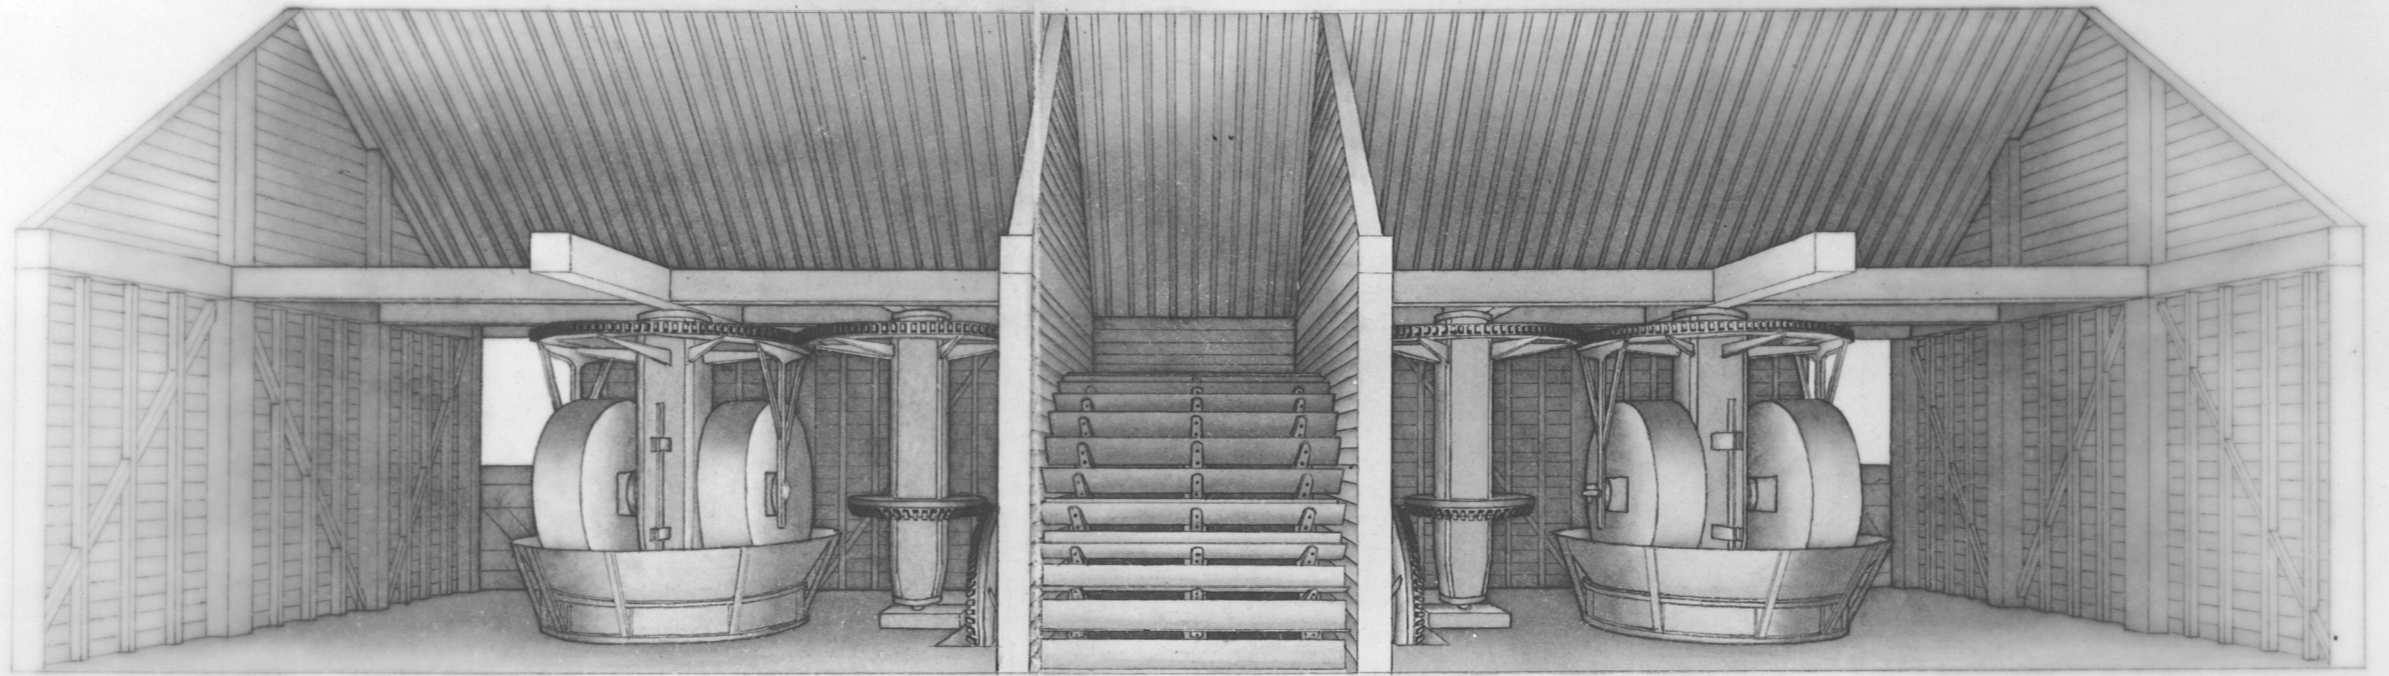

WARC I
WARD I
WAI 479

WAS
A Treatise on
Gunpowder 1830
Frederick Drayson
Mounted Illustrations
(Incomplete Set)

PERSPECTIVE VIEW OF THE INTERIOR.

GEOMETRICAL SECTION

Ground Plan

Scale of 5 feet to an Inch.

Fred. Drayson.

supply 5/762 12

GEOMETRICAL SECTION

Boiling House

Vertical Eprouvette

Plan

Gun Eprouvette

Plan

Scale of 2 1/2" to an Inch.

Fred. Drayson.

Corning House

Drawing of the Machinery connected with a Regulator.

Saltpetre Crystallizing House.

PERSPECTIVE VIEW OF THE INTERIOR.