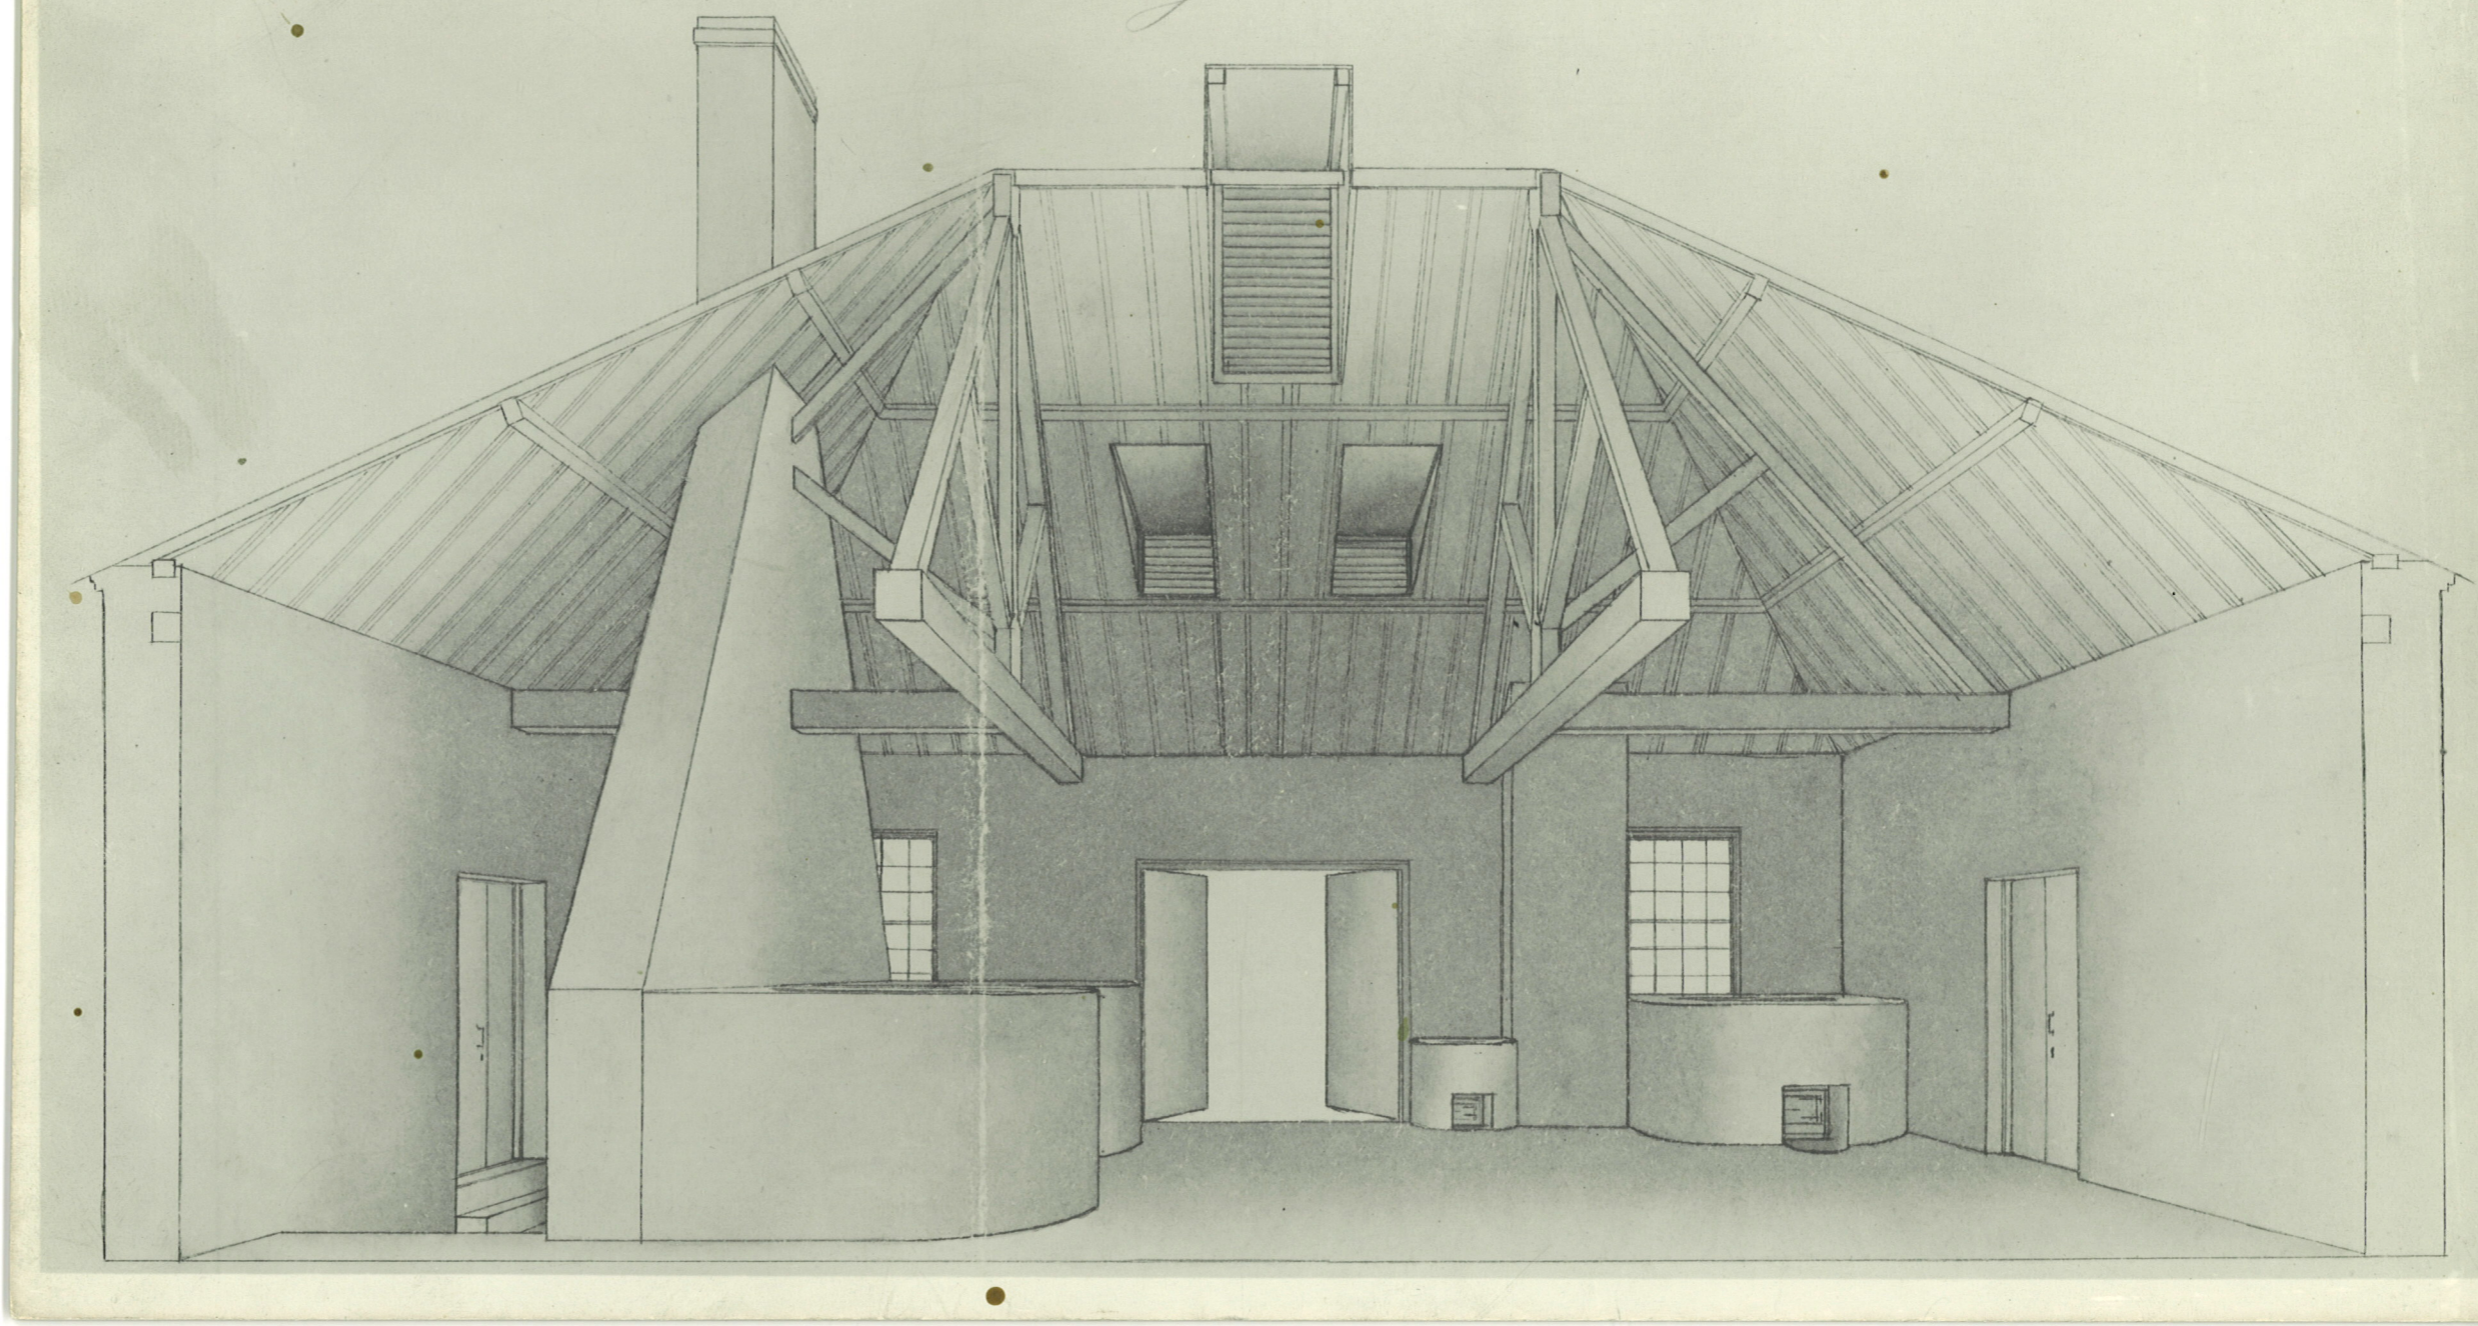

WARC I
WARD I
WAI 479

WAS
A Treatise on
Gunpowder 1830
Frederick Drayson
Mounted Illustrations
(Incomplete Set)

PERSPECTIVE VIEW OF THE INTERIOR.

GEOMETRICAL SECTION

Ground Plan

Scale of 5 feet to an Inch.

Fred. Drayson.

supply 5/762 12

GEOMETRICAL SECTION

Boiling House

Vertical Eprouvette

Plan

Gun Eprouvette

Plan

Scale of 2 1/2" to an Inch.

Fred. Drayson.

Corning House

Drawing of the Machinery connected with a Regulator.

Saltpetre Crystallizing House.

PERSPECTIVE VIEW OF THE INTERIOR.