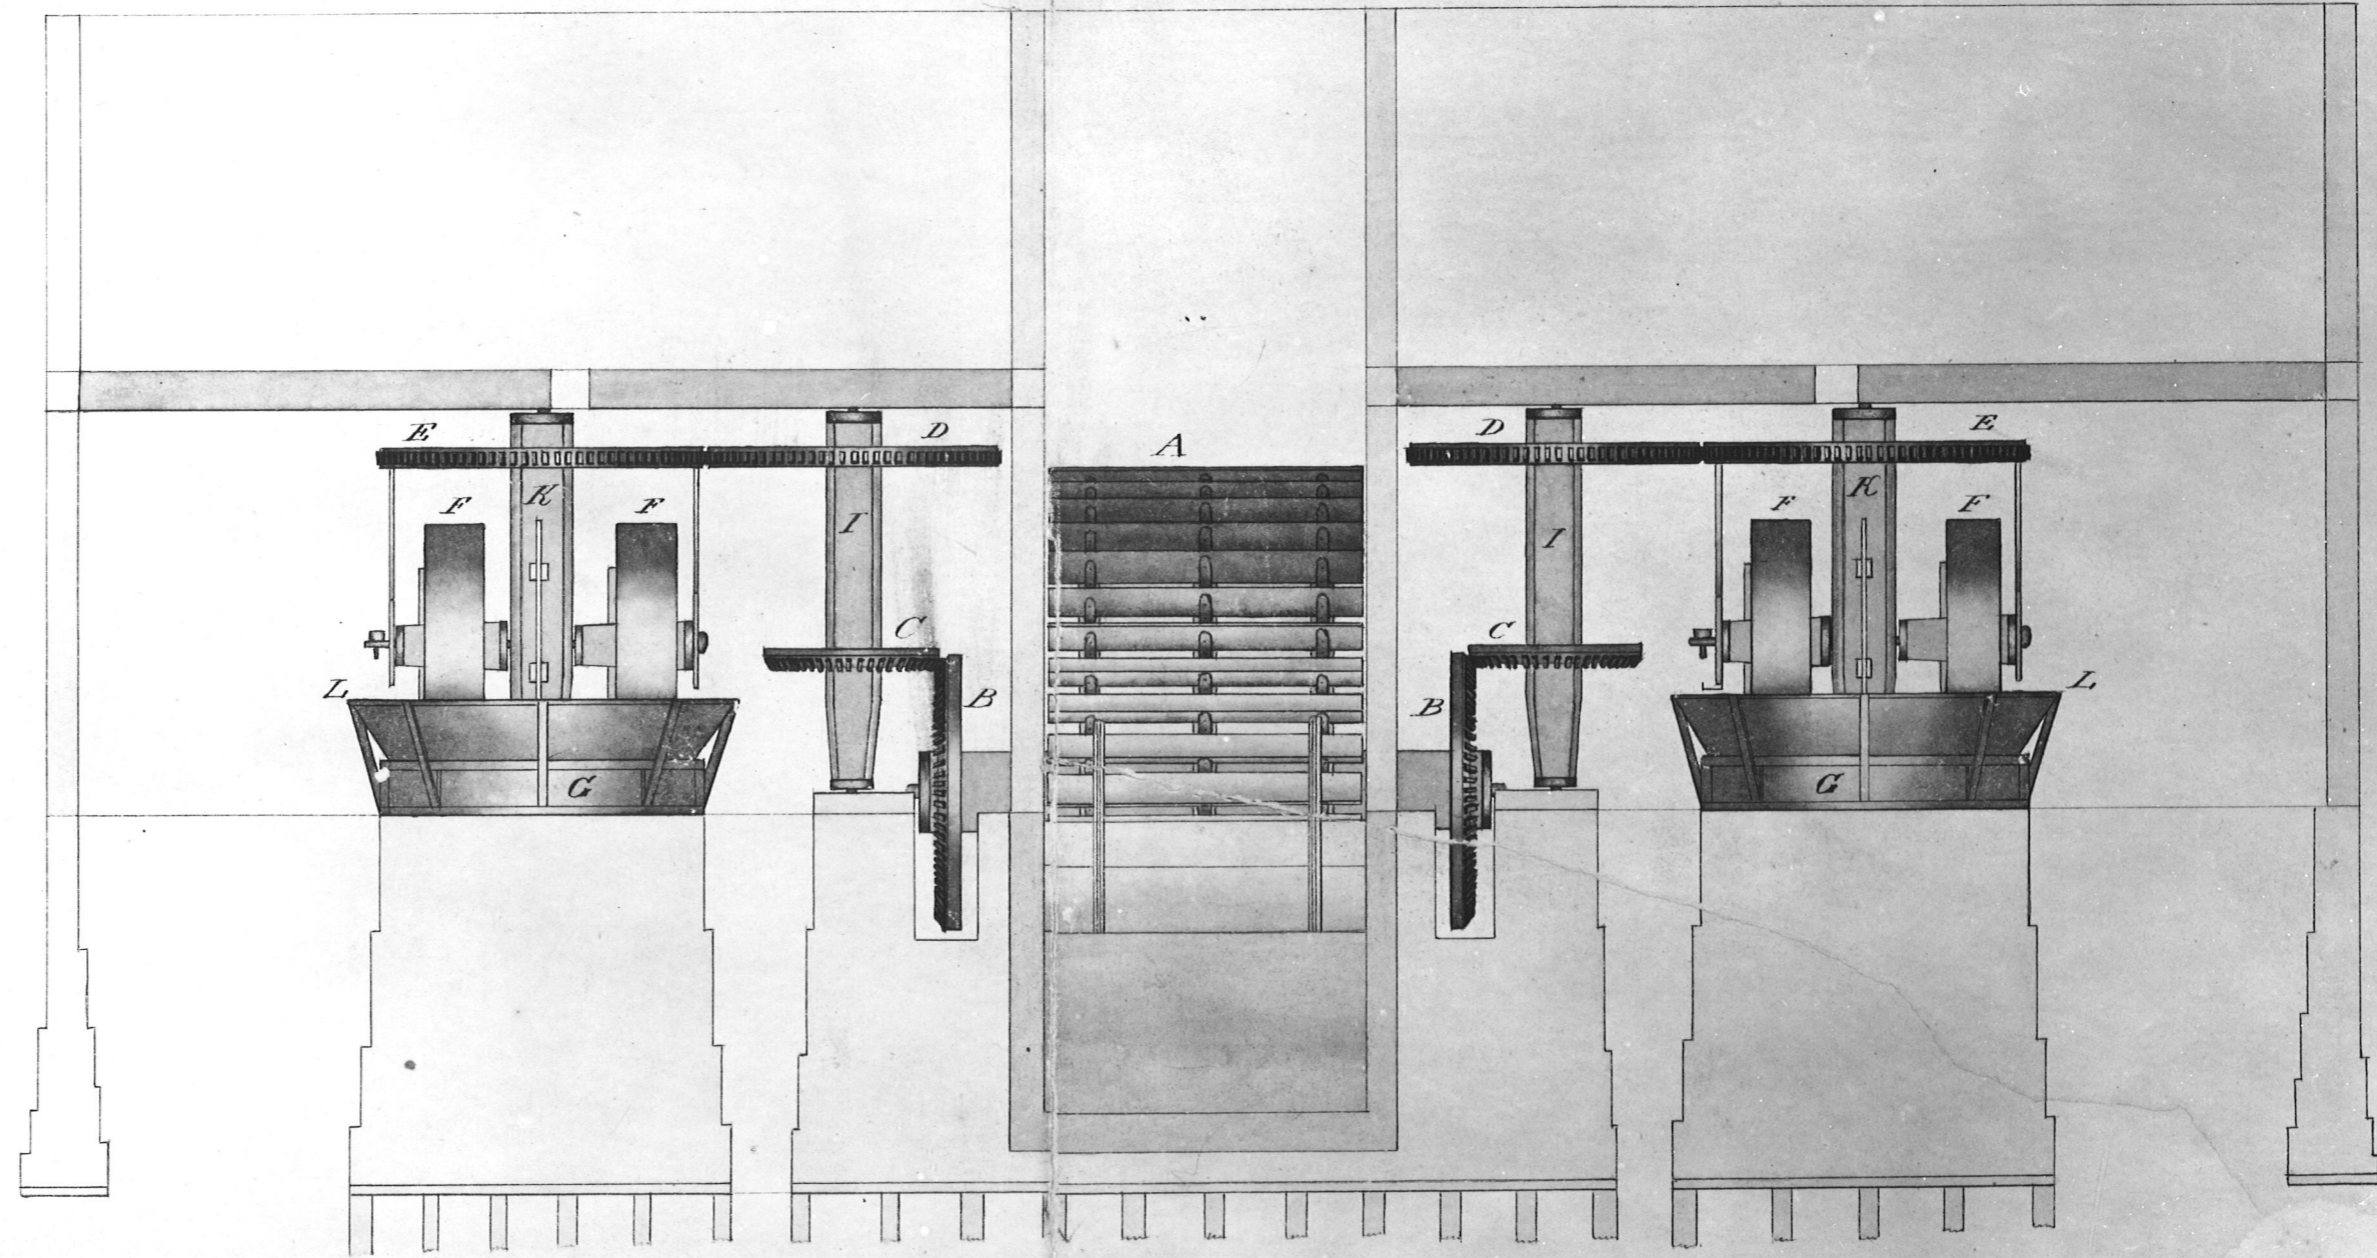

GEOMETRICAL SECTION