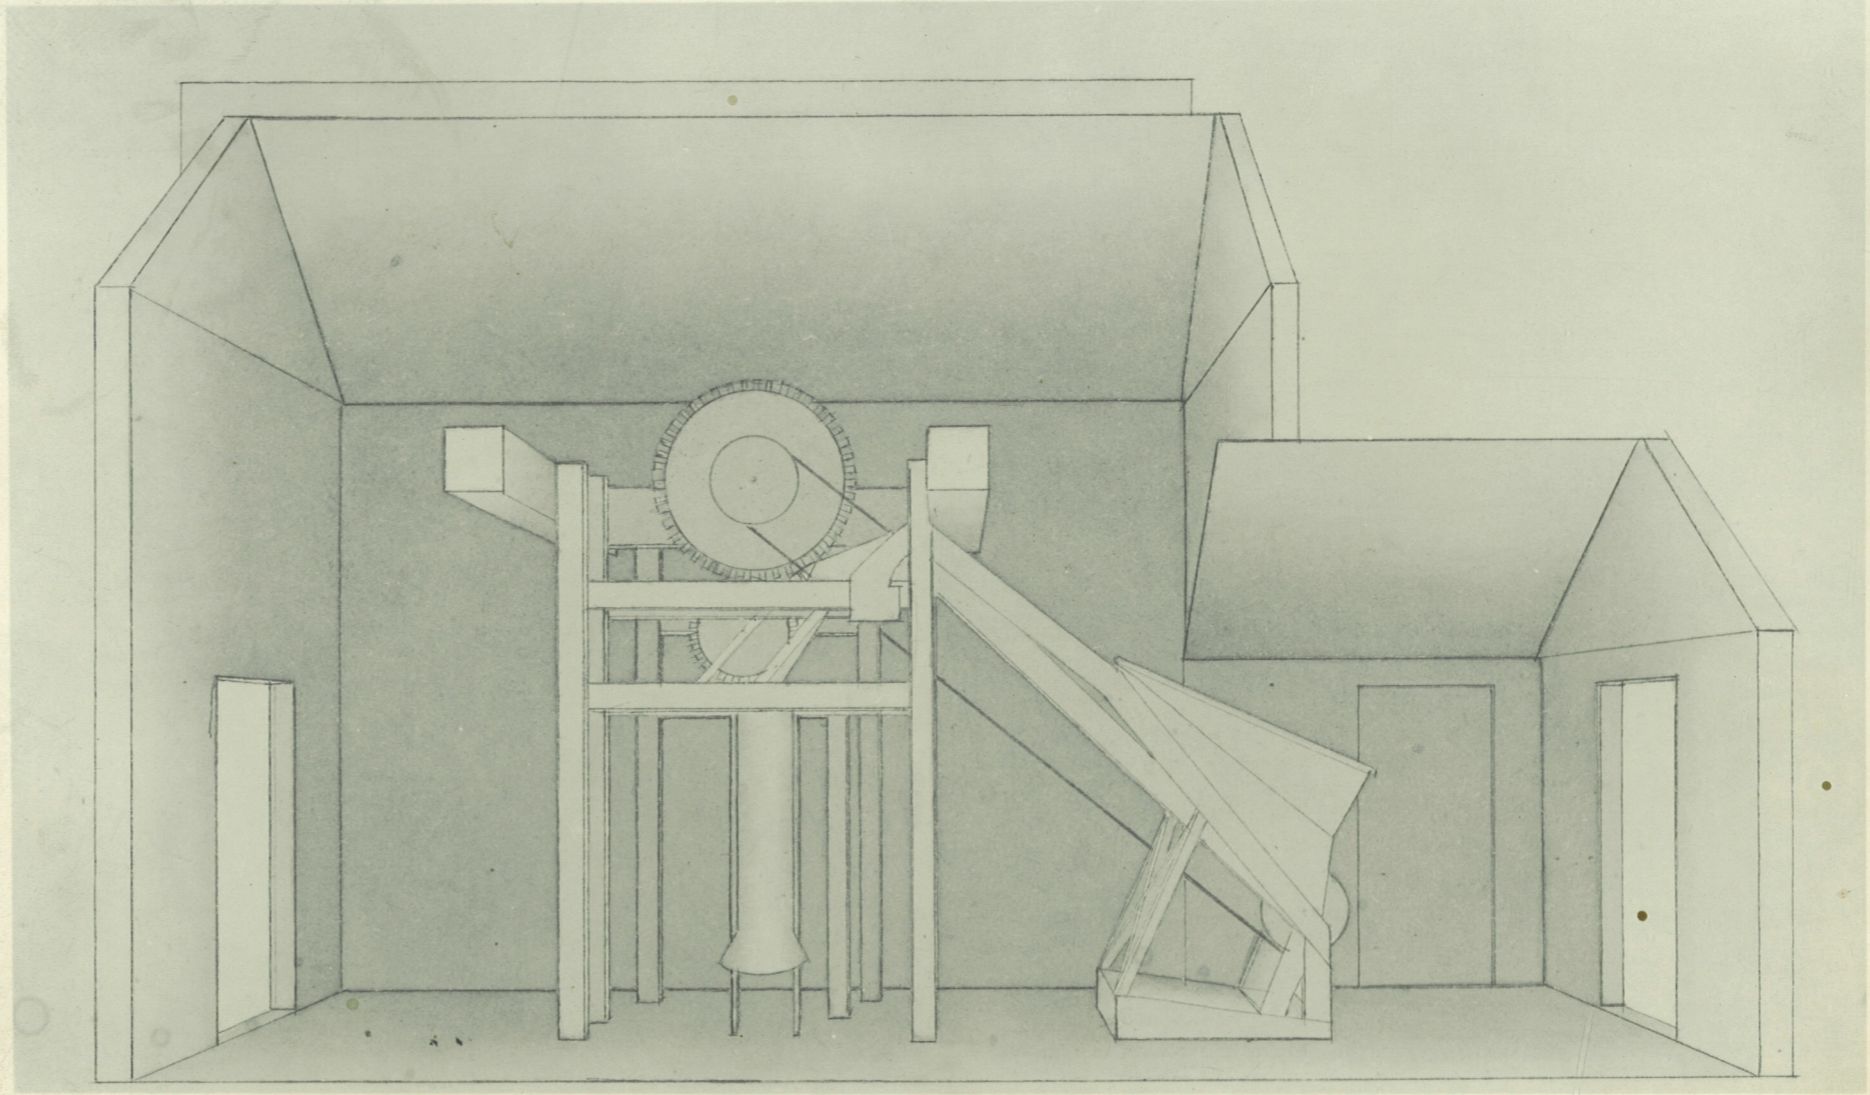

WARC I
WARD I
WAI 479

WAS
A Treatise on
Gunpowder 1830
Frederick Drayson
Mounted Illustrations
(Incomplete Set)

PERSPECTIVE VIEW OF THE INTERIOR.

GEOMETRICAL SECTION

Ground Plan

Scale of 5 feet to an Inch.

Fred. Drayson.

supply 5/762 12

GEOMETRICAL SECTION

Boiling House

Vertical Eprouvette

Plan

Gun Eprouvette

Plan

Scale of 2 1/2" to an Inch.

Fred. Drayson.

Corning House

Drawing of the Machinery connected with a Regulator.

Saltpetre Crystallizing House.

PERSPECTIVE VIEW OF THE INTERIOR.