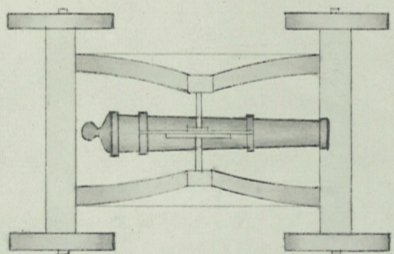

WARC I
WARD I
WAI 479

WAS
A Treatise on
Gunpowder 1830
Frederick Drayson
Mounted Illustrations
(Incomplete Set)

PERSPECTIVE VIEW OF THE INTERIOR.

GEOMETRICAL SECTION

Ground Plan

Scale of 5 feet to an Inch.

Fred. Drayson.

supply 5/762 12

GEOMETRICAL SECTION

Boiling House

Vertical Eprouvette

Plan

Gun Eprouvette

Plan

Scale of 2 1/2" to an Inch.

Fred. Drayson.

Corning House

Drawing of the Machinery connected with a Regulator.

Saltpetre Crystallizing House.

PERSPECTIVE VIEW OF THE INTERIOR.