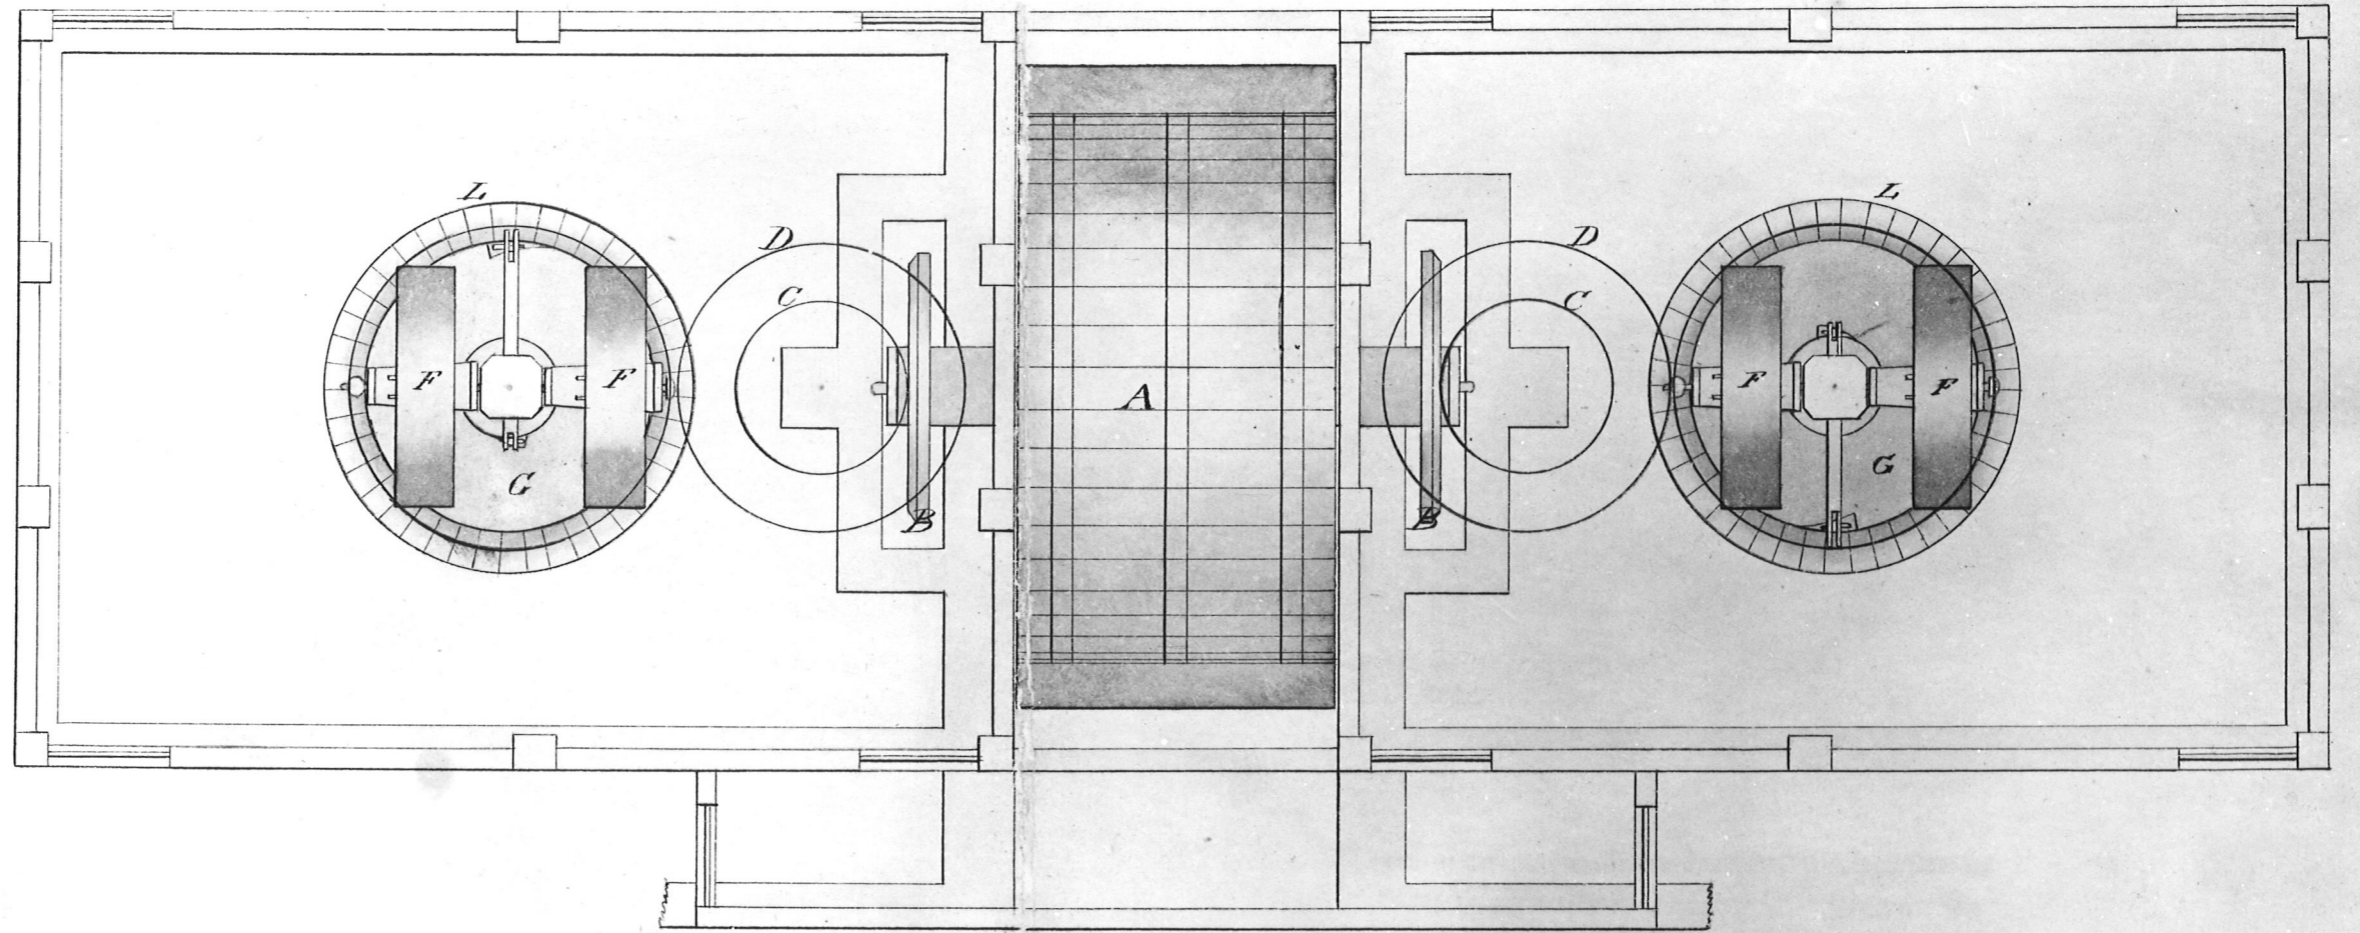

WARC I
WARD I
WAI 479

WAS
A Treatise on
Gunpowder 1830
Frederick Drayson
Mounted Illustrations
(Incomplete Set)

PERSPECTIVE VIEW OF THE INTERIOR.

GEOMETRICAL SECTION

Ground Plan

Scale of 5 feet to an Inch.

Fred. Drayson.

supply 5/762 12

GEOMETRICAL SECTION

Boiling House

Vertical Eprouvette

Plan

Gun Eprouvette

Plan

Scale of 2 1/2" to an Inch.

Fred. Drayson.

Corning House

Drawing of the Machinery connected with a Regulator.

Saltpetre Crystallizing House.

PERSPECTIVE VIEW OF THE INTERIOR.