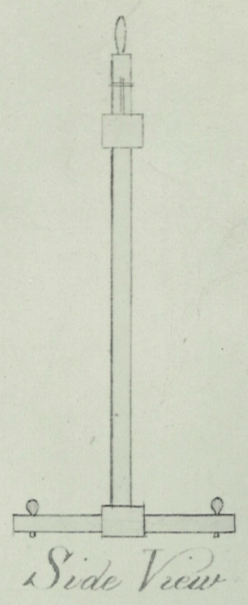

WARC I
WARD I
WAI 479

WAS
A Treatise on
Gunpowder 1830
Frederick Drayson
Mounted Illustrations
(Incomplete Set)

PERSPECTIVE VIEW OF THE INTERIOR.

GEOMETRICAL SECTION

Ground Plan

Scale of 5 feet to an Inch.

Fred. Drayson.

supply 5/762 12

GEOMETRICAL SECTION

Boiling House

Vertical Eprouvette

Plan

Gun Eprouvette

Plan

Scale of 2 1/2" to an Inch.

Fred. Drayson.

Corning House

Drawing of the Machinery connected with a Regulator.

Saltpetre Crystallizing House.

PERSPECTIVE VIEW OF THE INTERIOR.